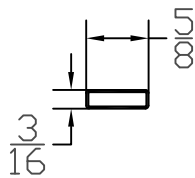

2300 Series Grid Profiles

5/8" Flat Grid

1" Sculpted Grid

**1 1/4" SDL
Simulated Divide Lite**