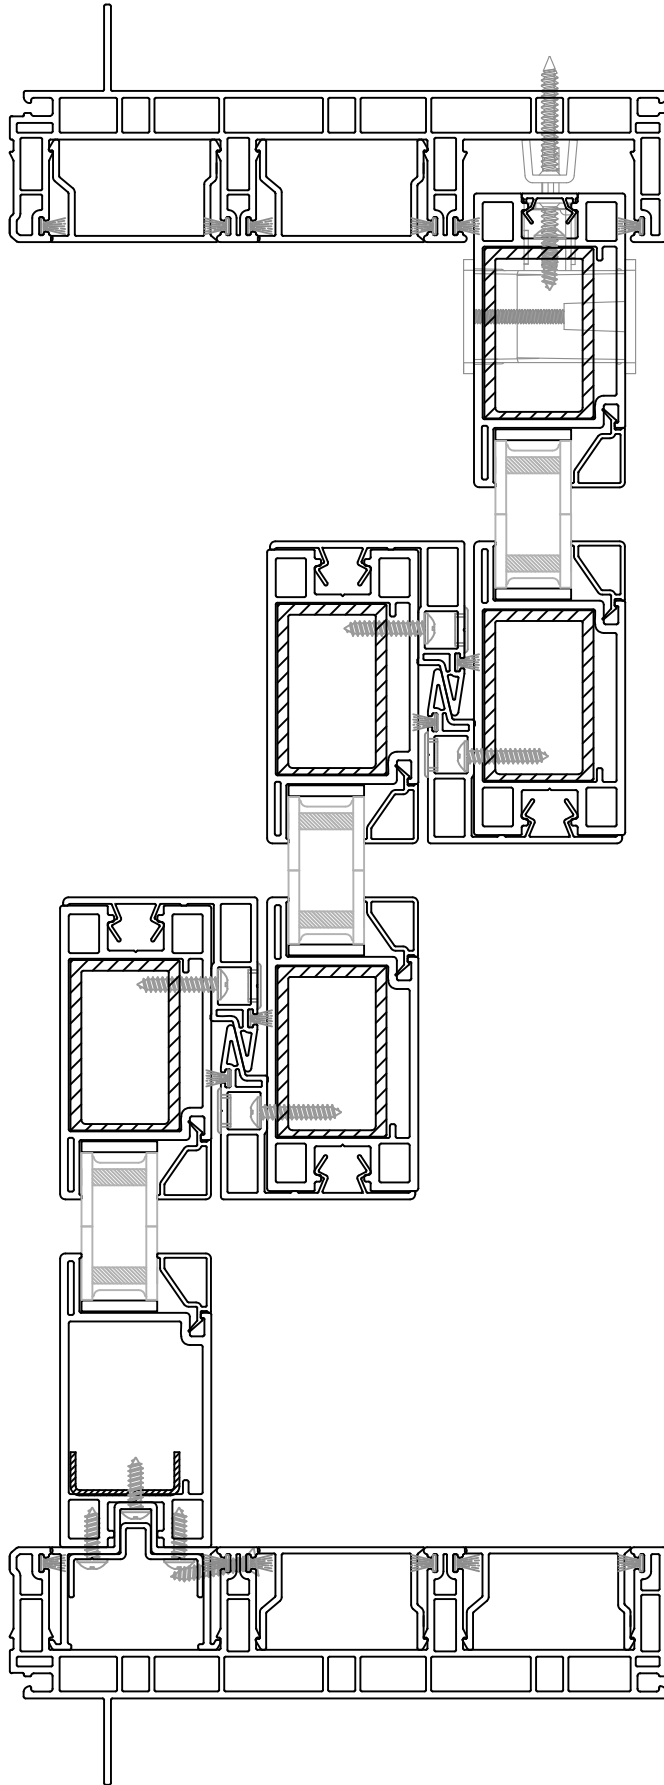

Description: 3 Panel - Standard Option - Vertical View

File name: 2300 MultiSlide - Master

Notes:

Layout: 23MS-3 Panel Vertical View

Date: 20151007

Drawn by: D May

Notice: This document contains information proprietary to and is protected by copyright of Win-Dor Inc. and shall not be copied, disclosed to others, or used for any purpose other than that for which it is given, without the written permission of Win-Dor Inc.

450 Delta Ave  
 Brea, CA 92821  
 (714) 221-8624

450 Delta Ave  
 Brea, CA 92821  
 (714) 221-8624

Notice: This document contains information proprietary to and is protected by copyright of Win-Dor Inc. and shall not be copied, disclosed to others, or used for any purpose other than that for which it is given, without the written permission of Win-Dor Inc.

Date: 20151007

Drawn by: D May

Description: 3 Panel - Standard Option - Horizontal View

File name: 2300 MultiSlide - Master

Notes:

Layout: 23MS-3 Panel Horizontal View