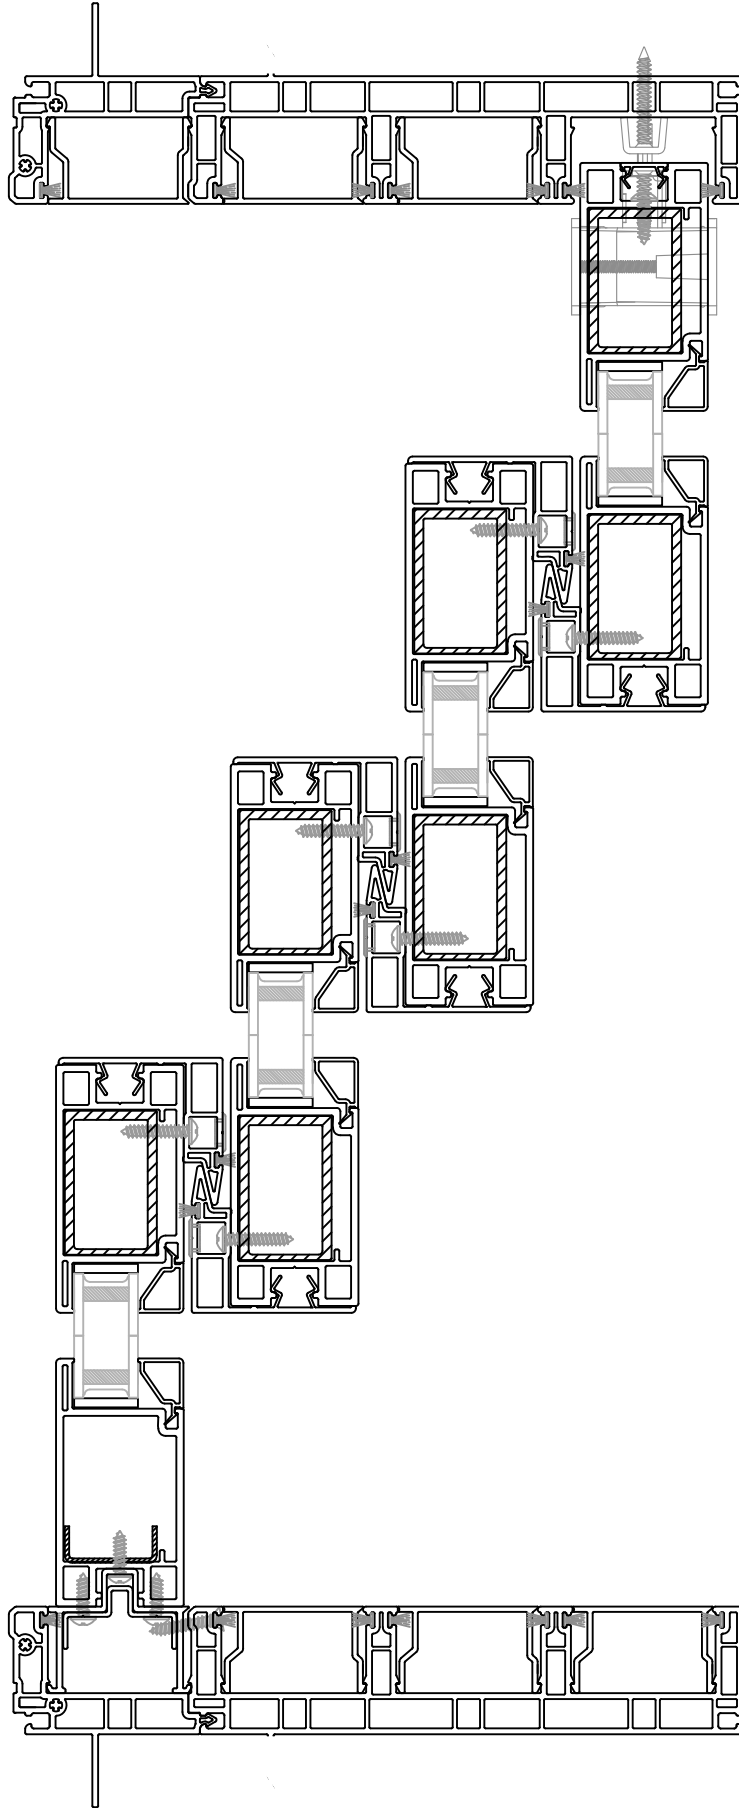

450 Delta Ave
Brea, CA 92821
(714) 221-8624

Notice: This document contains information proprietary to and is protected by copyright of Win-Dor Inc. and shall not be copied, disclosed to others, or used for any purpose other than that for which it is given, without the written permission of Win-Dor Inc.

Date: 20151007

Drawn by: D May

Description: 4 Panel - Standard Option - Horizontal View

File name: 2300 MultiSlide - Master

Notes:

Layout: 23MS-4 Panel Horizontal View