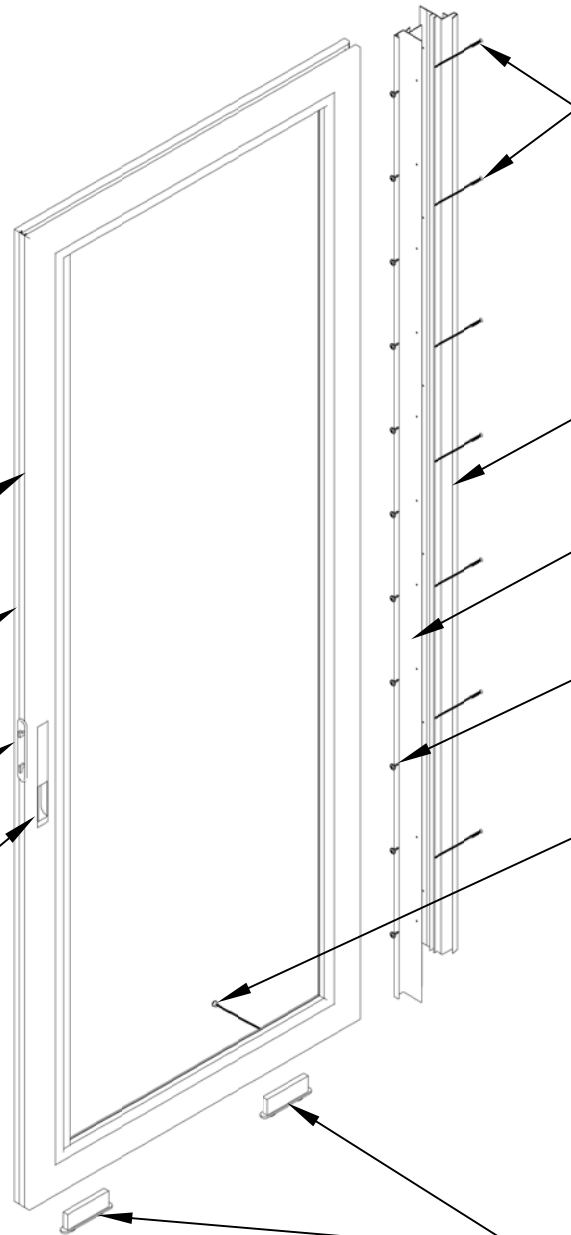

Project:	File name: 1 Track Pocket Door - Section View	Date: 20191217
Notes:	Layout: Interlock Parts	Drawn by: J Johnson

*Tags shown as: - Open Janela Stock Code
 - Open Janela Description

40.90.32.100.1
 Signature SGD Handle WHT
 or
 40.90.BK.100
 Signature SGD Handle BLK
 or
 40.90.JA.100
 Signatures SGD Handle BR5

5254-(WH or BG)
 3.75 Door Sash

5260-(WH or BG)
 Euro Groove Cap

13326
 Nexus Lock with Recessed Faceplate

40.84.32.311.1
 Multislide Handle No Key XO WHT
 or
 40.84.02.311.1
 Multislide Handle No Key XO BLK
 or
 40.84.33.311.1
 Multislide Handle No Key XO BC