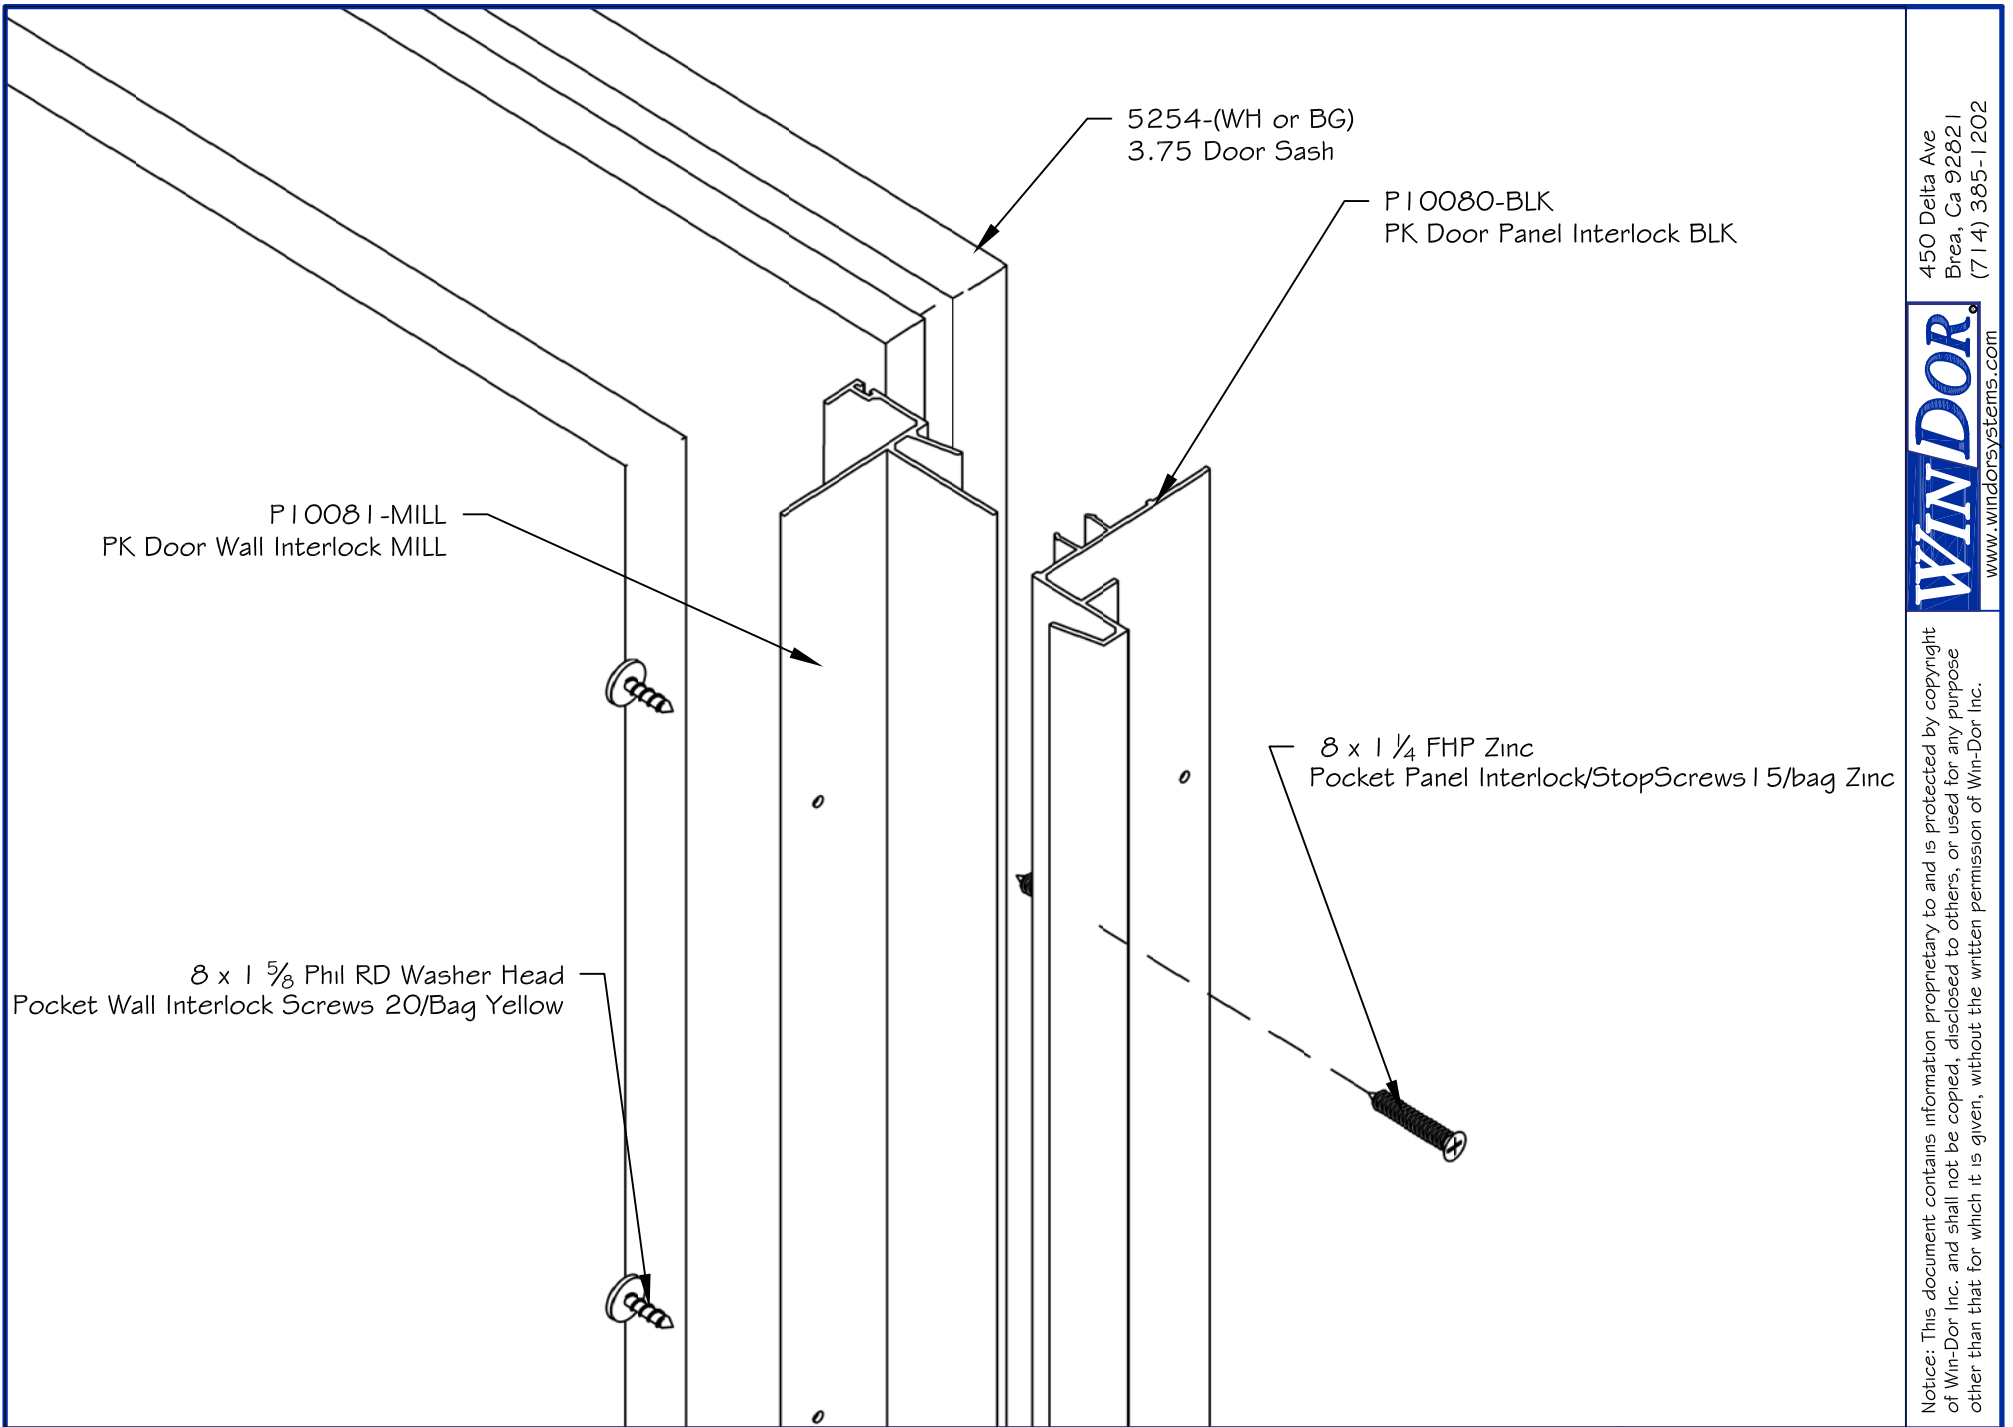

450 Delta Ave
Brea, Ca 92821
(714) 385-1202

Notice: This document contains information proprietary to and is protected by copyright of Win-Dor Inc. and shall not be copied, disclosed to others, or used for any purpose other than that for which it is given, without the written permission of Win-Dor Inc.

Project:	File name: 1 Track Pocket Door	Date: 20191217
Notes:	Layout: Panel Interlock Parts	Drawn by: J Johnson