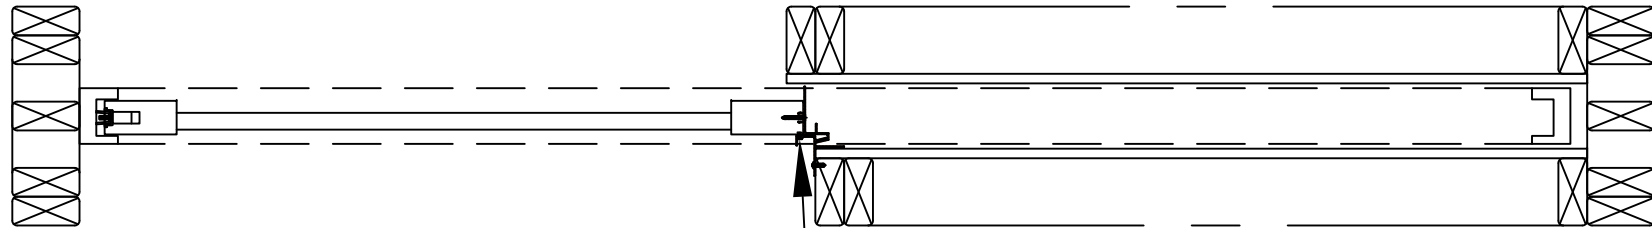

8 x 5/8" FHP BK
Pocket Blind Panel Screws 10/Bag BLK

8 x 1/4" FHP Zinc
Pocket Panel Interlock/Stop Screws 15/Bag Zinc

8 x 1 5/8" Phil Washer Head
Pocket Wall Interlock Screws 20/Bag Yellow

P10080-BLK
PK Door Panel Interlock BLK

P10081-Mill
PK Door Wall Interlock Mill

450 Delta Ave
Brea, Ca 92821
(714) 385-1202

Notice: This document contains information proprietary to and is protected by copyright of Win-Dor Inc. and shall not be copied, disclosed to others, or used for any purpose other than that for which it is given, without the written permission of Win-Dor Inc.

Project:	File name: 1 Track Pocket Door - Section View	Date: 20191217
Notes:	Layout: Interlock Parts	Drawn by: J Johnson