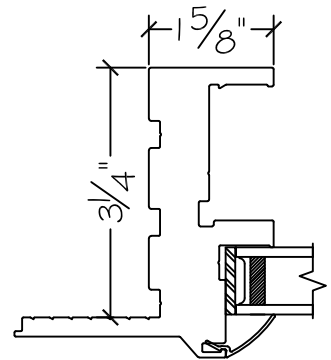

1550 Series Single Hung Window

Win-Dor's 1550 series comes standard with welded uPVC frame and has a depth of 3 1/2". Nail-fin comes in a standard vinyl 1" and 1 3/8" setback.

1 Inch Nail-fin

1 3/8" Inch Nail-fin