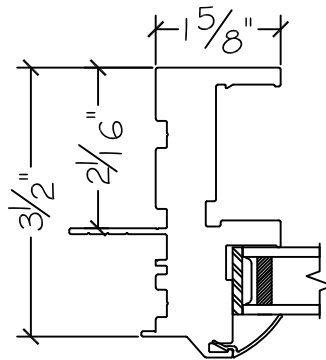

1550 Series Single Hung Window

Win-Dor's 1550 series comes standard with welded uPVC frame and has a depth of 3 1/2". Nail-fin comes in a standard vinyl 1" and 1 3/8" setback.

1 Inch Nail-fin

1 3/8" Inch Nail-fin