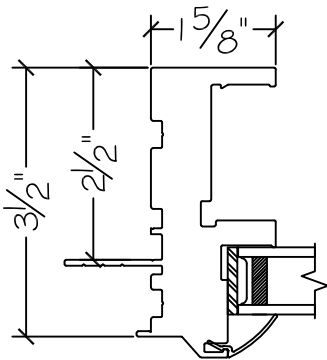

1550 Series Single Hung Window

Win-Dor's 1550 series comes standard with welded uPVC frame and has a depth of 3 1/2". Nail-fin comes in a standard vinyl 1" and 1 3/8" setback.

1 Inch Nail-fin

1 3/8" Inch Nail-fin