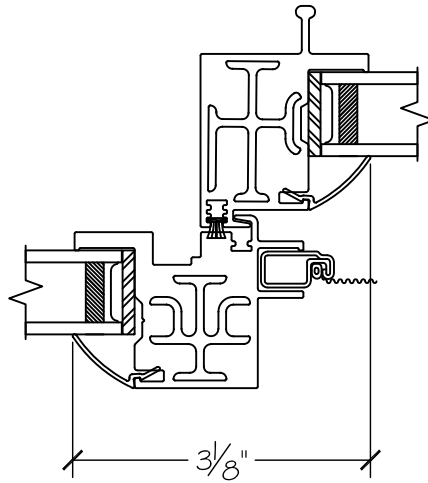

Interior

Exterior

Notice: This document contains information proprietary to and is protected by copyright of Win-Dor Inc. and shall not be copied, disclosed to others, or used for any purpose other than that for which it is given, without the written permission of Win-Dor Inc.

WINDOR
www.windorsystems.com

450 Delta Ave
Brea, Ca 92821
(714) 385-1202

Project:

File name: I 550 Section View OX - Retro Fin

Date: 20220829

Notes:

Layout: Horizontal Section View

Drawn by: J Johnson