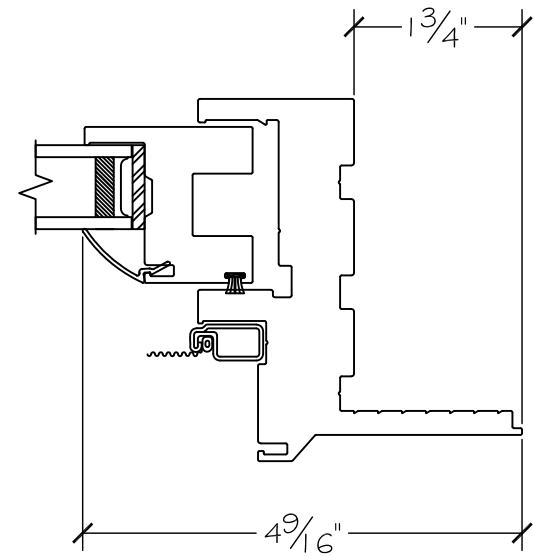

Interior

Exterior

Notice: This document contains information proprietary to and is protected by copyright of Win-Dor Inc. and shall not be copied, disclosed to others, or used for any purpose other than that for which it is given, without the written permission of Win-Dor Inc.

WINDOR
www.windorsystems.com

450 Delta Ave
Brea, Ca 92821
(714) 385-1202

Project:

File name: I 550 Section View OX - Retro Fin

Date: 20220829

Notes:

Layout: Horizontal Section View

Drawn by: J Johnson