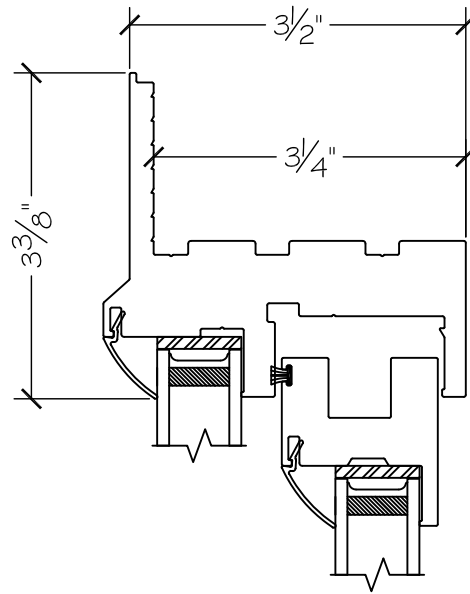

WINDOR
www.windorsystems.com

450 Delta Ave
Brea, Ca 92821
(714) 385-1202

Project:

File name: I 550 Section View OX - Retro Fin

Date: 20220829

Notes:

Layout: Horizontal Section View

Drawn by: J Johnson

450 Delta Ave
Brea, Ca 92821
(714) 385-1202

Project:

File name: I 550 Section View OX - Retro Fin

Date: 20220829

Notes:

Layout: Vertical Section View

Drawn by: J Johnson