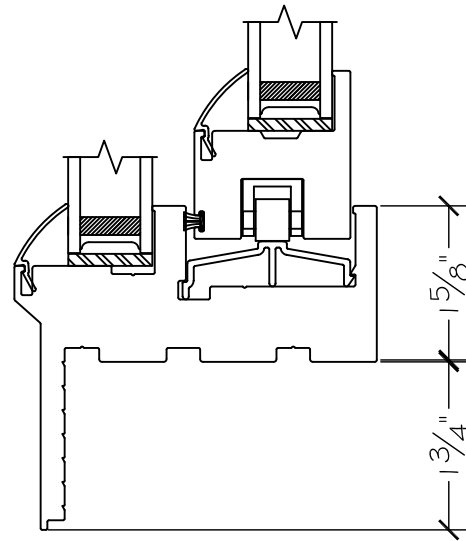

Notice: This document contains information proprietary to and is protected by copyright of Win-Dor Inc. and shall not be copied, disclosed to others, or used for any purpose other than that for which it is given, without the written permission of Win-Dor Inc.

450 Delta Ave
Brea, Ca 92821
(714) 385-1202

Project:

File name: I 550 Section View OX - Retro Fin

Date: 20220829

Notes:

Layout: Vertical Section View

Drawn by: J Johnson