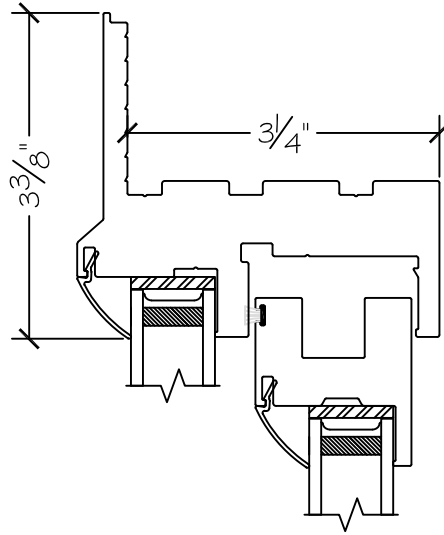

WINDOR
www.windorsystems.com

450 Delta Ave
Brea, Ca 92821
(714) 385-1202

Project:

File name: I 550 Section View OX - Stucco Fin

Date: 20190730

Notes:

Layout: Horizontal Section View

Drawn by: J Johnson