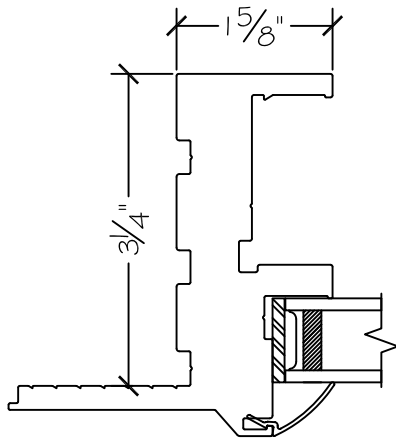

Interior

Exterior

Notice: This document contains information proprietary to and is protected by copyright of Win-Dor Inc. and shall not be copied, disclosed to others, or used for any purpose other than that for which it is given, without the written permission of Win-Dor Inc.

WINDOR
www.windorsystems.com

450 Delta Ave
Brea, Ca 92821
(714) 385-1202

Project:

File name: I 550 Section View OX - Stucco Fin

Date: 20190730

Notes:

Layout: Horizontal Section View

Drawn by: J Johnson