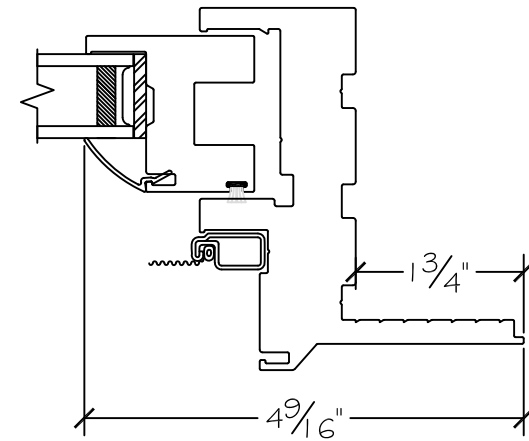

Interior

Exterior

Notice: This document contains information proprietary to and is protected by copyright of Win-Dor Inc. and shall not be copied, disclosed to others, or used for any purpose other than that for which it is given, without the written permission of Win-Dor Inc.

WINDOR
www.windorsystems.com

450 Delta Ave
Brea, Ca 92821
(714) 385-1202

Project:

File name: I 550 Section View OX - Stucco Fin

Date: 20190730

Notes:

Layout: Horizontal Section View

Drawn by: J Johnson