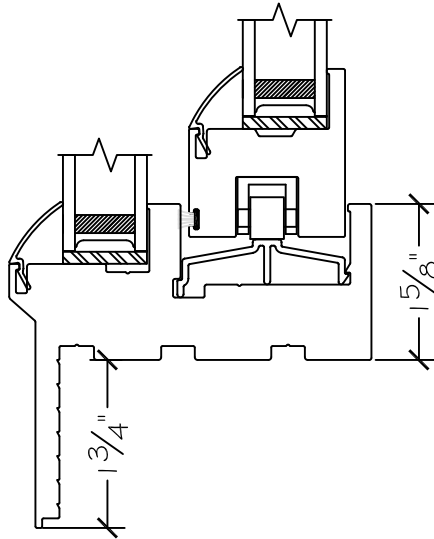

Notice: This document contains information proprietary to and is protected by copyright of Win-Dor Inc. and shall not be copied, disclosed to others, or used for any purpose other than that for which it is given, without the written permission of Win-Dor Inc.

WINDOR
www.windorsystems.com

450 Delta Ave
Brea, Ca 92821
(714) 385-1202

Project:

File name: I 550 Section View OX - Stucco Fin

Date: 20190730

Notes:

Layout: Vertical Section View

Drawn by: J Johnson