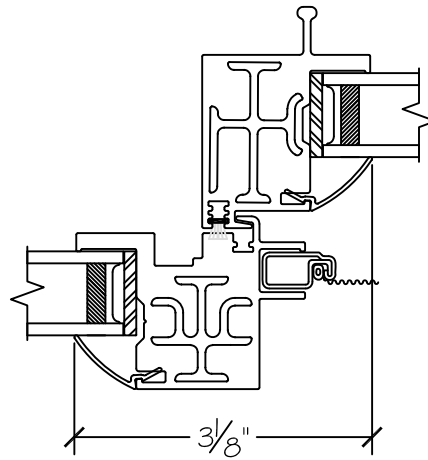

Interior

Exterior

Notice: This document contains information proprietary to and is protected by copyright of Win-Dor Inc. and shall not be copied, disclosed to others, or used for any purpose other than that for which it is given, without the written permission of Win-Dor Inc.

WINDOR
www.windorsystems.com

450 Delta Ave
Brea, Ca 92821
(714) 385-1202

Project:

File name: I 550 Section View OX - Stucco Fin

Date: 20190730

Notes:

Layout: Horizontal Section View

Drawn by: J Johnson