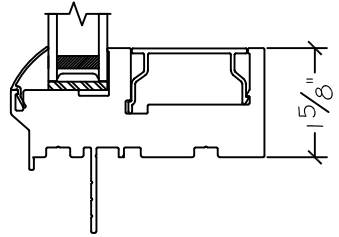

Exterior

Interior

Notice: This document contains information proprietary to and is protected by copyright of Win-Dor Inc. and shall not be copied, disclosed to others, or used for any purpose other than that for which it is given, without the written permission of Win-Dor Inc.

450 Delta Ave
Brea, Ca 92821
(714) 385-1202

Project:	File name: I 550 Section View - OX over PW - 1 inch Nail-fin	Date: 20190730
Notes:	Layout: Vertical Section View	Drawn by: J Johnson