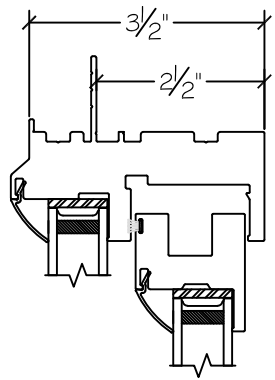

Exterior

Interior

Notice: This document contains information proprietary to and is protected by copyright of Win-Dor Inc. and shall not be copied, disclosed to others, or used for any purpose other than that for which it is given, without the written permission of Win-Dor Inc.

450 Delta Ave
Brea, Ca 92821
(714) 385-1202

Project:	File name: I 550 Section View - OX over PW - 1 inch Nail-fin	Date: 20190730
Notes:	Layout: Vertical Section View	Drawn by: J Johnson