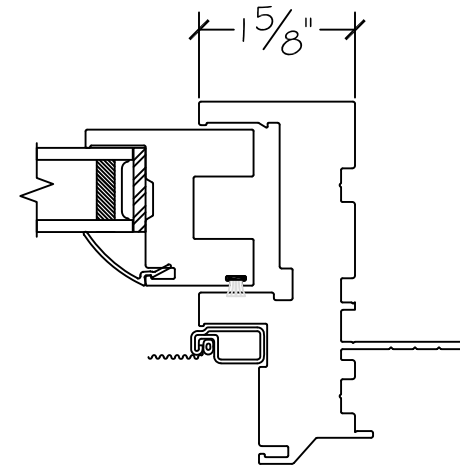

Notice: This document contains information proprietary to and is protected by copyright of Win-Dor Inc. and shall not be copied, disclosed to others, or used for any purpose other than that for which it is given, without the written permission of Win-Dor Inc.

WINDOR
www.windorsystems.com

450 Delta Ave
Brea, Ca 92821
(714) 385-1202

Project:

File name: I 550 Section View - OX over PW - 1 inch Nail-fin

Date: 20190730

Notes:

Layout: Horizontal Section View

Drawn by: J Johnson