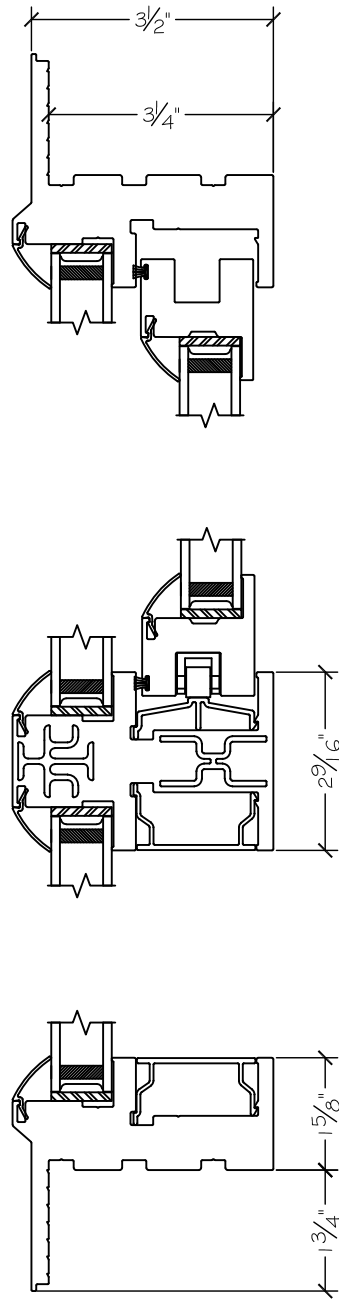

Exterior

Interior

Notice: This document contains information proprietary to and is protected by copyright of Win-Dor Inc. and shall not be copied, disclosed to others, or used for any purpose other than that for which it is given, without the written permission of Win-Dor Inc.

450 Delta Ave
Brea, Ca 92821
(714) 385-1202

Project:	File name: I 550 Section View OX over PW - Retro Fin	Date: 20220829
Notes:	Layout: Vertical Section View	Drawn by: J Johnson