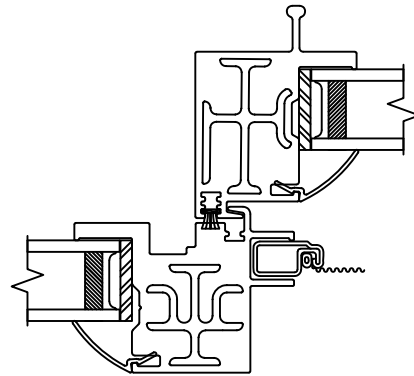

Interior

Exterior