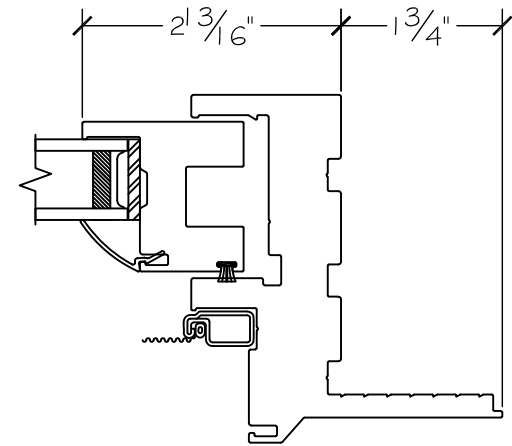

Notice: This document contains information proprietary to and is protected by copyright of Win-Dor Inc. and shall not be copied, disclosed to others, or used for any purpose other than that for which it is given, without the written permission of Win-Dor Inc.

WINDOR
www.windorsystems.com

450 Delta Ave
Brea, Ca 92821
(714) 385-1202

Project:

File name: I 550 Section View OX over PW - Retro Fin

Date: 20220829

Notes:

Layout: Horizontal View

Drawn by: J Johnson