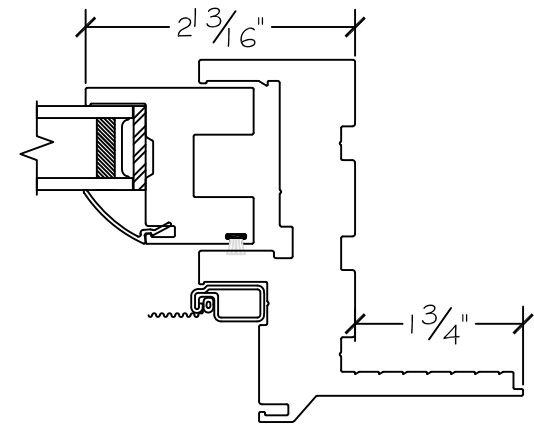

Notice: This document contains information proprietary to and is protected by copyright of Win-Dor Inc. and shall not be copied, disclosed to others, or used for any purpose other than that for which it is given, without the written permission of Win-Dor Inc.

450 Delta Ave
Brea, Ca 92821
(714) 385-1202

Project:	File name: I 550 Section View OX over PW - Stucco Fin	Date: 20190730
Notes:	Layout: Horizontal View	Drawn by: J Johnson