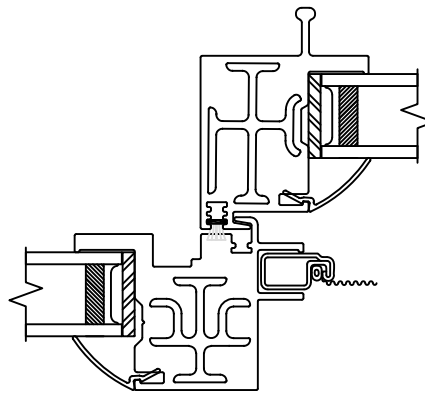

Interior

Exterior