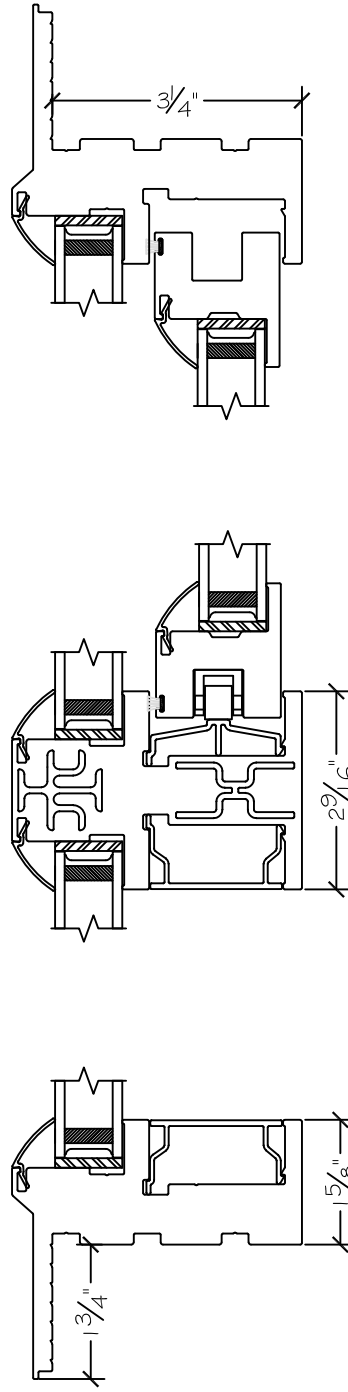

450 Delta Ave
Brea, Ca 92821
(714) 385-1202

Project:	File name: I 550 Section View OX over PW - Stucco Fin	Date: 20190730
Notes:	Layout: Horizontal View	Drawn by: J Johnson

Exterior

Interior

Notice: This document contains information proprietary to and is protected by copyright of Win-Dor Inc. and shall not be copied, disclosed to others, or used for any purpose other than that for which it is given, without the written permission of Win-Dor Inc.

WINDOR
www.windorsystems.com

450 Delta Ave
Brea, Ca 92821
(714) 385-1202

Project:

File name: I 550 Section View OX over PW - Stucco Fin

Date: 20190730

Notes:

Layout: Vertical Section View

Drawn by: J Johnson