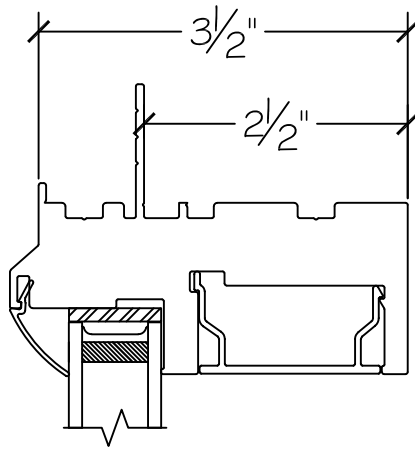

450 Delta Ave
Brea, Ca 92821
(714) 385-1202

Project:	File name: I 550 Section View - PW 1 inch Nail-fin	Date: 20190730
Notes:	Layout: Horizontal Section View	Drawn by: J Johnson

Exterior

Interior

Notice: This document contains information proprietary to and is protected by copyright of Win-Dor Inc. and shall not be copied, disclosed to others, or used for any purpose other than that for which it is given, without the written permission of Win-Dor Inc.

WINDOR
www.windorsystems.com

450 Delta Ave
Brea, Ca 92821
(714) 385-1202

Project:

File name: I 550 Section View - PW 1 inch Nail-fin

Date: 20190730

Notes:

Layout: Vertical Section View

Drawn by: J Johnson