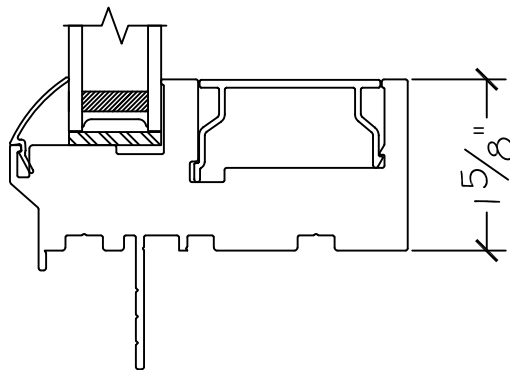

450 Delta Ave
Brea, Ca 92821
(714) 385-1202

Project:	File name: I 550 Section View - PW 1 inch Nail-fin	Date: 20190730
Notes:	Layout: Horizontal Section View	Drawn by: J Johnson

Exterior

Interior

Notice: This document contains information proprietary to and is protected by copyright of Win-Dor Inc. and shall not be copied, disclosed to others, or used for any purpose other than that for which it is given, without the written permission of Win-Dor Inc.

WINDOR
www.windorsystems.com

450 Delta Ave
Brea, Ca 92821
(714) 385-1202

Project:

File name: I 550 Section View - PW 1 inch Nail-fin

Date: 20190730

Notes:

Layout: Vertical Section View

Drawn by: J Johnson