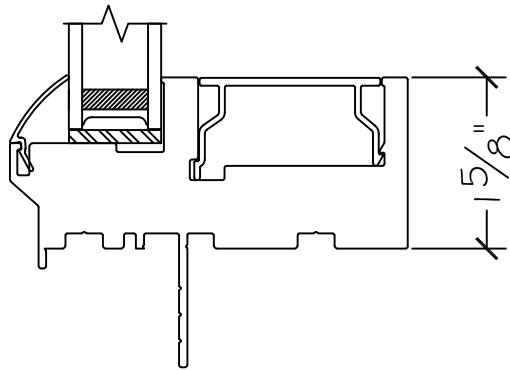

450 Delta Ave  
 Brea, Ca 92821  
 (714) 385-1202

Project:	File name: 1550 Section View - PW - 1.375 inch Nail-fin	Date: 20190730
Notes:	Layout: Horizontal Section View	Drawn by: J Johnson

Exterior

Interior

**WINDOR**  
www.windorsystems.com

450 Delta Ave  
Brea, Ca 92821  
(714) 385-1202

Project:

File name: 1550 Section View - PW - 1.375 inch Nail-fin

Date: 20190730

Notes:

Layout: Vertical Section View

Drawn by: J Johnson