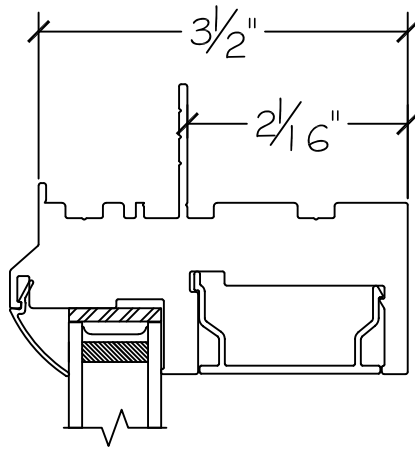

450 Delta Ave  
 Brea, Ca 92821  
 (714) 385-1202

Project:	File name: 1550 Section View - PW - 1.375 inch Nail-fin	Date: 20190730
Notes:	Layout: Horizontal Section View	Drawn by: J Johnson

Exterior

Interior

**WINDOR**  
www.windorsystems.com

450 Delta Ave  
Brea, Ca 92821  
(714) 385-1202

Project:

File name: 1550 Section View - PW - 1.375 inch Nail-fin

Date: 20190730

Notes:

Layout: Vertical Section View

Drawn by: J Johnson