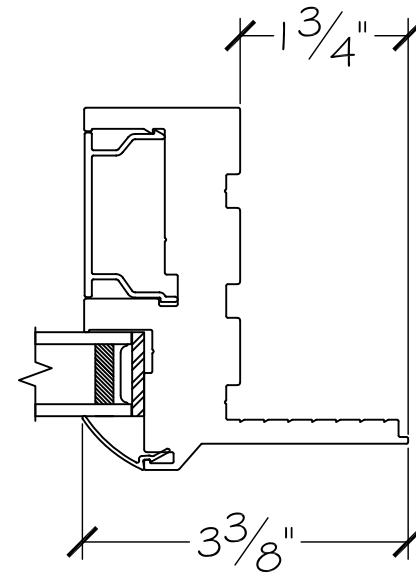

Interior

Exterior

Notice: This document contains information proprietary to and is protected by copyright of Win-Dor Inc. and shall not be copied, disclosed to others, or used for any purpose other than that for which it is given, without the written permission of Win-Dor Inc.

WINDOR
www.windorsystems.com

450 Delta Ave
Brea, Ca 92821
(714) 385-1202

Project:

File name: I 550 Section View - PW PW - Retro Fin

Date: 20220830

Notes:

Layout: PW PW Horizontal Section View

Drawn by: J Johnson