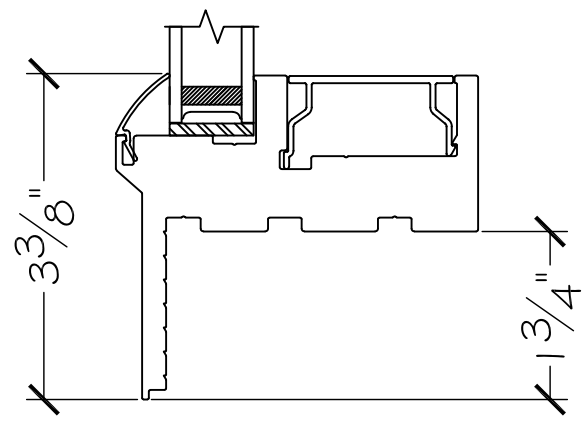

Notice: This document contains information proprietary to and is protected by copyright of Win-Dor Inc. and shall not be copied, disclosed to others, or used for any purpose other than that for which it is given, without the written permission of Win-Dor Inc.

450 Delta Ave
Brea, Ca 92821
(714) 385-1202

Project:	File name: I 550 Section View - PW PW - Retro Fin	Date: 20220830
Notes:	Layout: PW PW PW Horizontal Section View	Drawn by: J Johnson