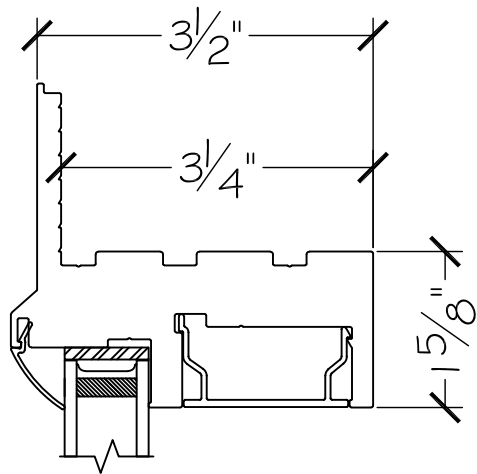

WINDOR
www.windorsystems.com

450 Delta Ave
Brea, Ca 92821
(714) 385-1202

Project:

File name: I 550 Section View - PW PW - Retro Fin

Date: 20220830

Notes:

Layout: PW PW Horizontal Section View

Drawn by: J Johnson

450 Delta Ave
Brea, Ca 92821
(714) 385-1202

Project:	File name: I 550 Section View - PW PW - Retro Fin	Date: 20220830
Notes:	Layout: PW PW PW Horizontal Section View	Drawn by: J Johnson