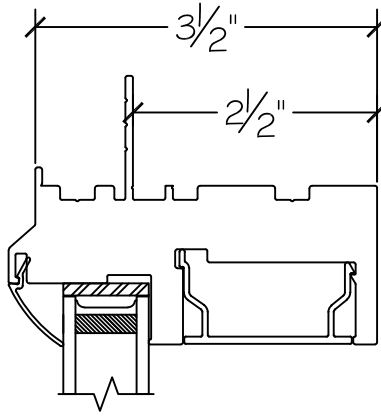

450 Delta Ave
Brea, Ca 92821
(714) 385-1202

Project:	File name: I 550 Section View - PW PW over PW PW - 1 inch Nail-fin	Date: 20190730
Notes:	Layout: Horizontal Section View	Drawn by: J Johnson

Exterior

450 Delta Ave
Brea, Ca 92821
(714) 385-1202

Project:

File name: I 550 Section View - PW PW over PW PW - 1 inch Nail-fin

Date: 20190730

Notes:

Layout: Vertical Section View

Drawn by: J Johnson