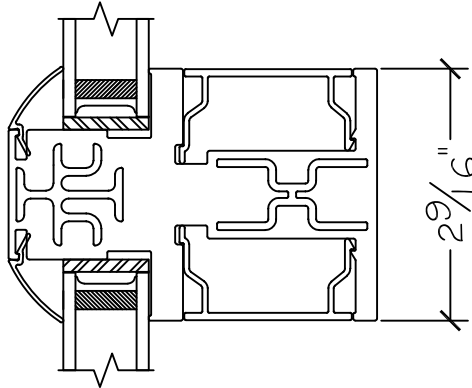

450 Delta Ave
Brea, Ca 92821
(714) 385-1202

Project:	File name: I 550 Section View - PW PW over PW PW - 1 inch Nail-fin	Date: 20190730
Notes:	Layout: Horizontal Section View	Drawn by: J Johnson

Exterior

450 Delta Ave
Brea, Ca 92821
(714) 385-1202

Project:

File name: I 550 Section View - PW PW over PW PW - 1 inch Nail-fin

Date: 20190730

Notes:

Layout: Vertical Section View

Drawn by: J Johnson