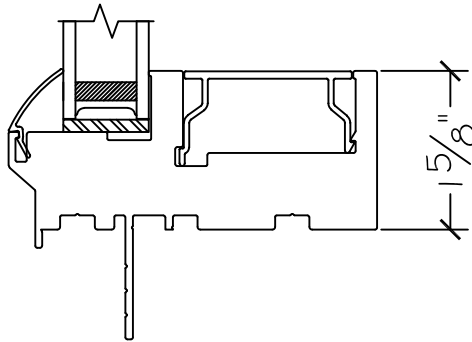

Notice: This document contains information proprietary to and is protected by copyright of Win-Dor Inc. and shall not be copied, disclosed to others, or used for any purpose other than that for which it is given, without the written permission of Win-Dor Inc.

450 Delta Ave
Brea, Ca 92821
(714) 385-1202

Project:

File name: I 550 Section View - PW PW over PW PW - 1 inch Nail-fin

Date: 20190730

Notes:

Layout: Vertical Section View

Drawn by: J Johnson