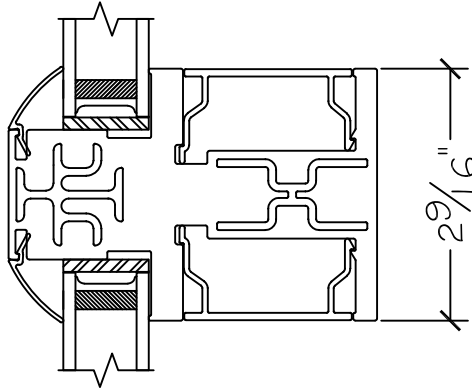

Exterior

Interior