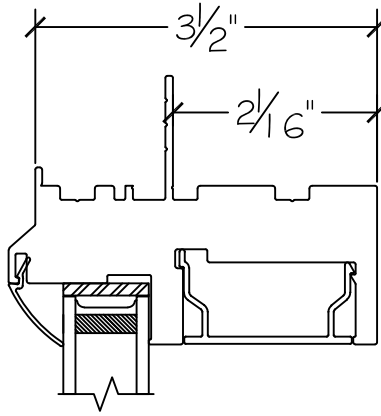

Exterior

Interior