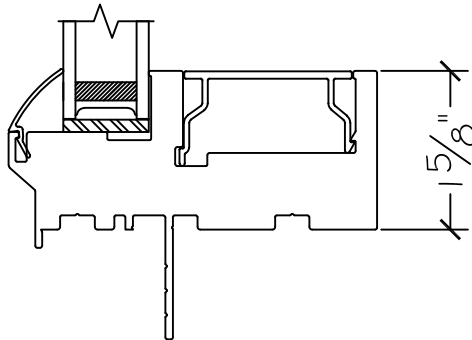

Notice: This document contains information proprietary to and is protected by copyright of Win-Dor Inc. and shall not be copied, disclosed to others, or used for any purpose other than that for which it is given, without the written permission of Win-Dor Inc.

WINDOR
www.windorsystems.com

450 Delta Ave
Brea, Ca 92821
(714) 385-1202

Project:

File name: I 550 Section View - PW PW over PW PW - 1.375 inch Nail-fin

Date: 20190730

Notes:

Layout: Vertical Section View

Drawn by: J Johnson