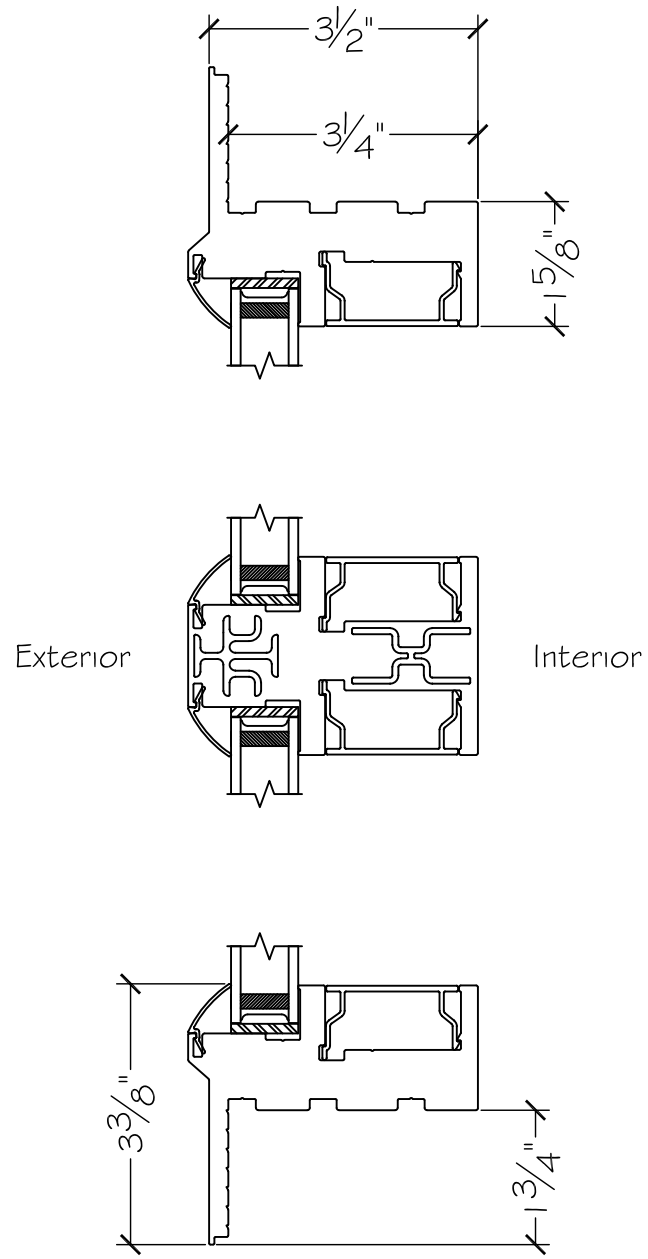

Project:

File name: I 550 Section View - PW PW Over PW PW - Retro

Date: 20220530

Notes:

Layout: PW PW Horizontal Section View

Drawn by: J Johnson

Notice: This document contains information proprietary to and is protected by copyright of Win-Dor Inc. and shall not be copied, disclosed to others, or used for any purpose other than that for which it is given, without the written permission of Win-Dor Inc.

**WINDOR**  
www.windorsystems.com

450 Delta Ave  
Brea, Ca 92821  
(714) 385-1202

Project:

File name: I 550 Section View - PW PW Over PW PW - Retro

Date: 20220530

Notes:

Layout: PW Over PW Vertical Section View

Drawn by: J Johnson