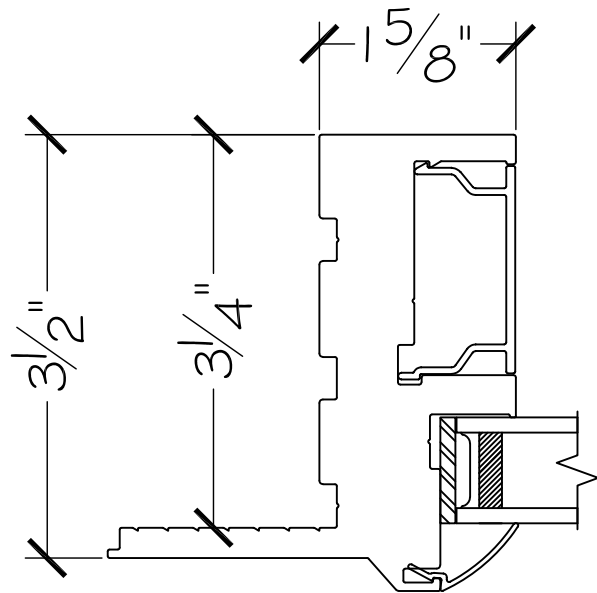

Interior

Exterior

Notice: This document contains information proprietary to and is protected by copyright of Win-Dor Inc. and shall not be copied, disclosed to others, or used for any purpose other than that for which it is given, without the written permission of Win-Dor Inc.

WINDOR
www.windorsystems.com

450 Delta Ave
Brea, Ca 92821
(714) 385-1202

Project:

File name: I 550 Section View - PW - Retro Fin

Date: 20220830

Notes:

Layout: PW Horizontal Section View

Drawn by: J Johnson