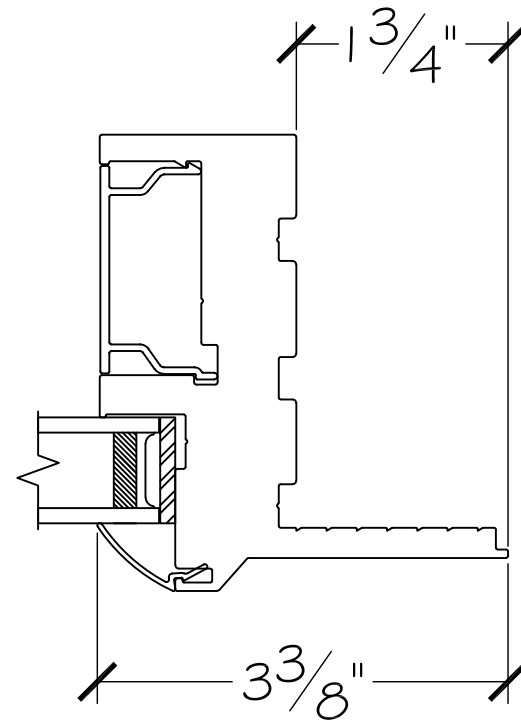

Interior

Exterior

Notice: This document contains information proprietary to and is protected by copyright of Win-Dor Inc. and shall not be copied, disclosed to others, or used for any purpose other than that for which it is given, without the written permission of Win-Dor Inc.

WINDOR
www.windorsystems.com

450 Delta Ave
Brea, Ca 92821
(714) 385-1202

Project:

File name: I 550 Section View - PW - Retro Fin

Date: 20220830

Notes:

Layout: PW Horizontal Section View

Drawn by: J Johnson