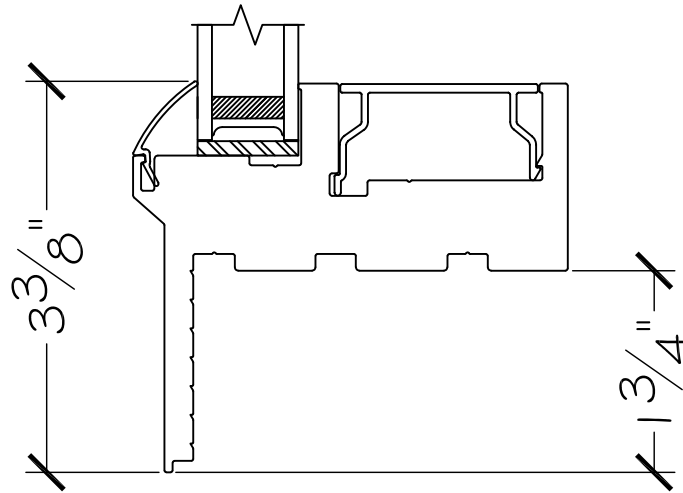

Exterior

Interior