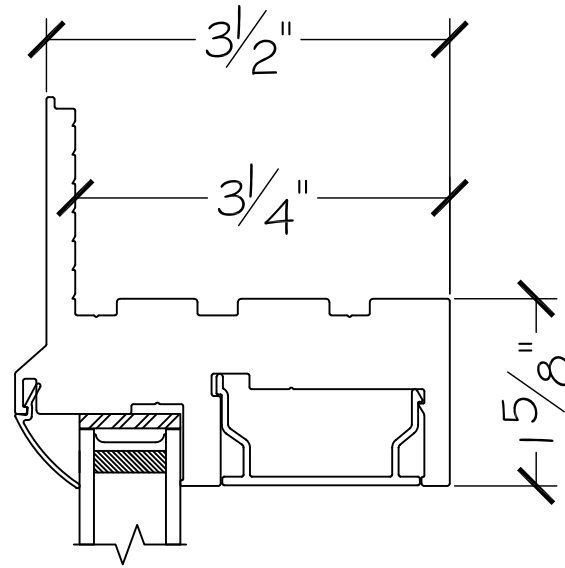

Notice: This document contains information proprietary to and is protected by copyright of Win-Dor Inc. and shall not be copied, disclosed to others, or used for any purpose other than that for which it is given, without the written permission of Win-Dor Inc.

450 Delta Ave
Brea, Ca 92821
(714) 385-1202

Project:	File name: I 550 Section View - PW - Retro Fin	Date: 20220830
Notes:	Layout: PW Vertical Section View	Drawn by: J Johnson