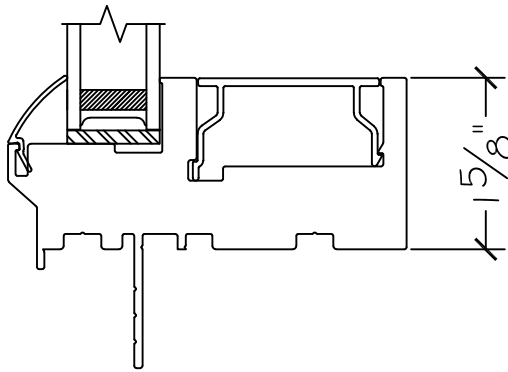

450 Delta Ave
 Brea, Ca 92821
 (714) 385-1202

Project:	File name: 1550 Section View - PW over PW 1 inch Nail-fin	Date: 20190730
Notes:	Layout: Horizontal Section View	Drawn by: J Johnson

Exterior

Interior

450 Delta Ave
Brea, Ca 92821
(714) 385-1202

Project:

File name: I 550 Section View - PW over PW 1 inch Nail-fin

Date: 20190730

Notes:

Layout: Vertical Section View

Drawn by: J Johnson