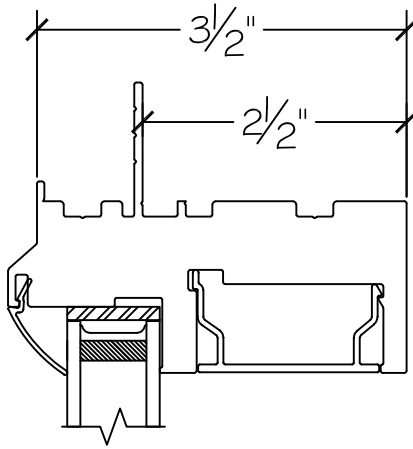

450 Delta Ave
 Brea, Ca 92821
 (714) 385-1202

Project:	File name: 1550 Section View - PW over PW 1 inch Nail-fin	Date: 20190730
Notes:	Layout: Horizontal Section View	Drawn by: J Johnson

Exterior

Interior

450 Delta Ave
Brea, Ca 92821
(714) 385-1202

Project:

File name: I 550 Section View - PW over PW 1 inch Nail-fin

Date: 20190730

Notes:

Layout: Vertical Section View

Drawn by: J Johnson