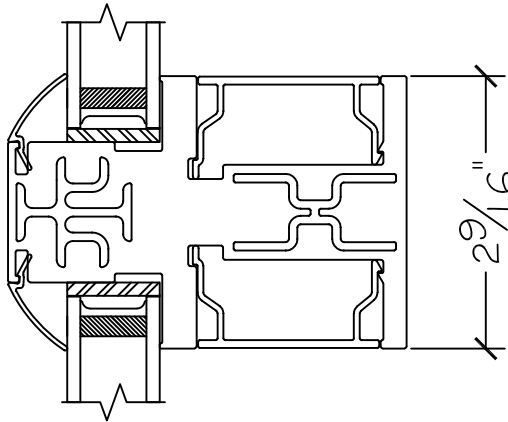

450 Delta Ave
 Brea, Ca 92821
 (714) 385-1202

Project:	File name: 1550 Section View - PW over PW 1 inch Nail-fin	Date: 20190730
Notes:	Layout: Horizontal Section View	Drawn by: J Johnson

Exterior

Interior

450 Delta Ave
Brea, Ca 92821
(714) 385-1202

Project:

File name: I 550 Section View - PW over PW 1 inch Nail-fin

Date: 20190730

Notes:

Layout: Vertical Section View

Drawn by: J Johnson