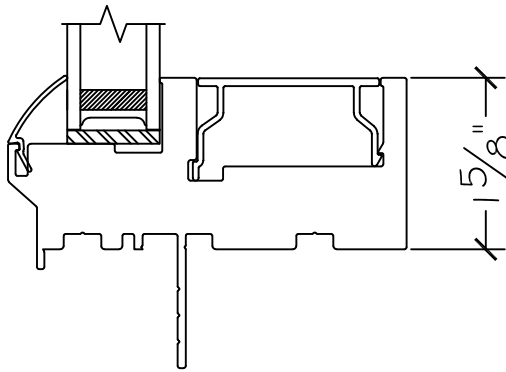

450 Delta Ave
Brea, Ca 92821
(714) 385-1202

Project:	File name: I 550 Section View - PW over PW - 1.375 inch Nail-fin	Date: 20190730
Notes:	Layout: Horizontal Section View	Drawn by: J Johnson

Exterior

Interior

450 Delta Ave
Brea, Ca 92821
(714) 385-1202

Project:

File name: I 550 Section View - PW over PW - 1.375 inch Nail-fin

Date: 20190730

Notes:

Layout: Vertical Section View

Drawn by: J Johnson