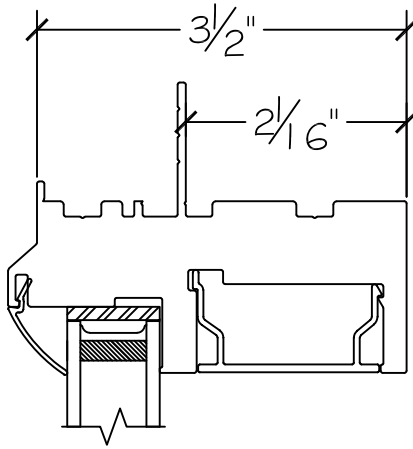

450 Delta Ave
Brea, Ca 92821
(714) 385-1202

Project:	File name: I 550 Section View - PW over PW - 1.375 inch Nail-fin	Date: 20190730
Notes:	Layout: Horizontal Section View	Drawn by: J Johnson

Exterior

Interior

450 Delta Ave
Brea, Ca 92821
(714) 385-1202

Project:

File name: I 550 Section View - PW over PW - 1.375 inch Nail-fin

Date: 20190730

Notes:

Layout: Vertical Section View

Drawn by: J Johnson