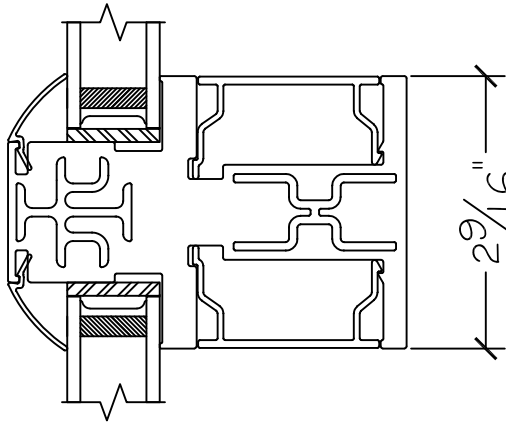

450 Delta Ave
Brea, Ca 92821
(714) 385-1202

Project:	File name: I 550 Section View - PW over PW - 1.375 inch Nail-fin	Date: 20190730
Notes:	Layout: Horizontal Section View	Drawn by: J Johnson

Exterior

Interior

450 Delta Ave
Brea, Ca 92821
(714) 385-1202

Project:

File name: I 550 Section View - PW over PW - 1.375 inch Nail-fin

Date: 20190730

Notes:

Layout: Vertical Section View

Drawn by: J Johnson