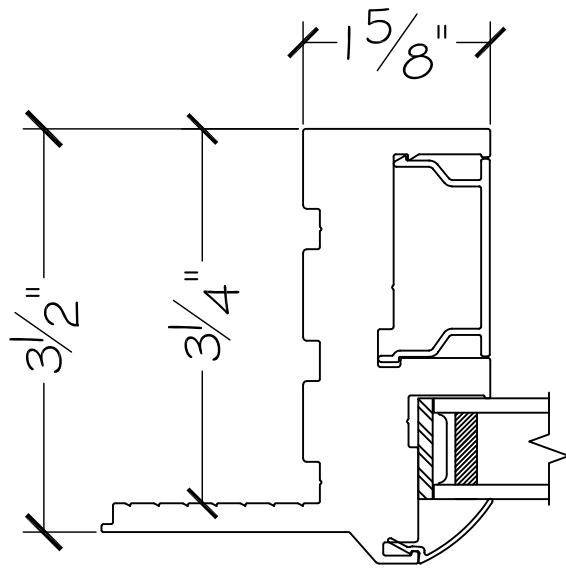

Interior

Exterior

Notice: This document contains information proprietary to and is protected by copyright of Win-Dor Inc. and shall not be copied, disclosed to others, or used for any purpose other than that for which it is given, without the written permission of Win-Dor Inc.

450 Delta Ave
Brea, Ca 92821
(714) 385-1202

Project:

File name: I 550 Section View - PW over PW - Retro Fin

Date: 20220830

Notes:

Layout: PW PW Horizontal Section View

Drawn by: J Johnson