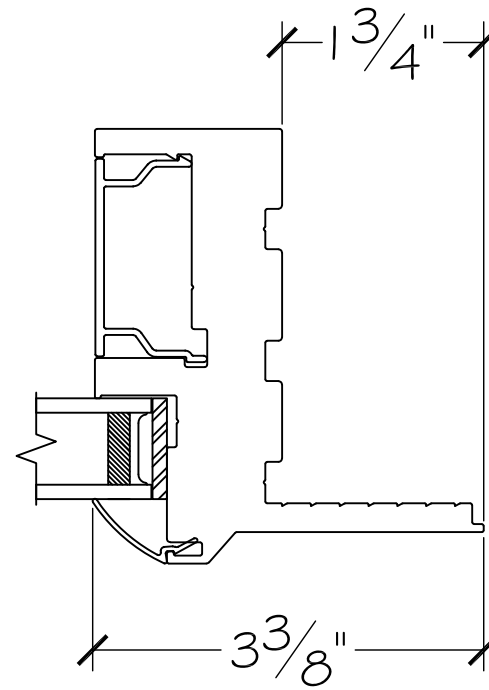

Interior

Exterior

Notice: This document contains information proprietary to and is protected by copyright of Win-Dor Inc. and shall not be copied, disclosed to others, or used for any purpose other than that for which it is given, without the written permission of Win-Dor Inc.

450 Delta Ave
Brea, Ca 92821
(714) 385-1202

Project:

File name: I 550 Section View - PW over PW - Retro Fin

Date: 20220830

Notes:

Layout: PW PW Horizontal Section View

Drawn by: J Johnson