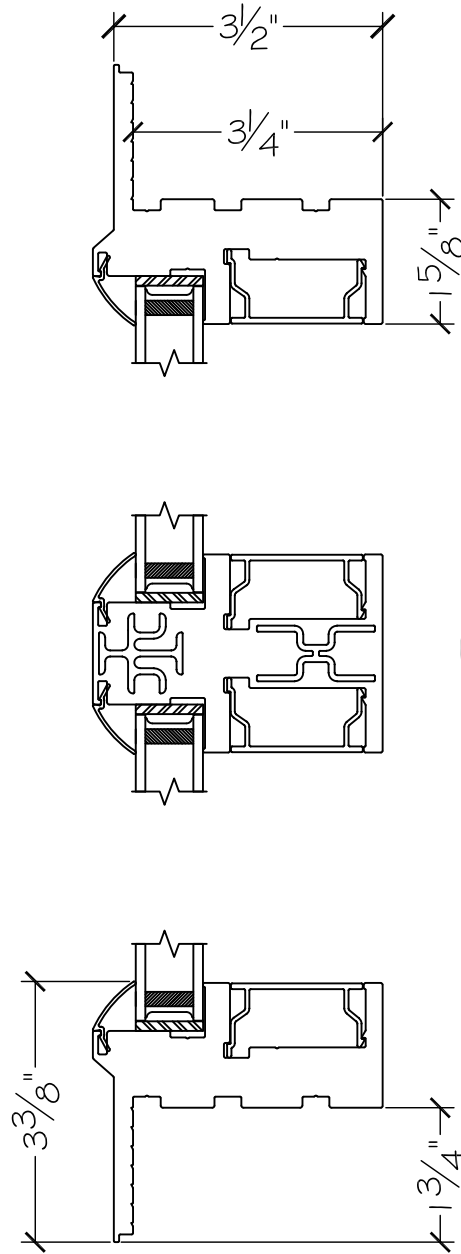

Exterior

Interior

Notice: This document contains information proprietary to and is protected by copyright of Win-Dor Inc. and shall not be copied, disclosed to others, or used for any purpose other than that for which it is given, without the written permission of Win-Dor Inc.

WINDOR
www.windorsystems.com

450 Delta Ave
Brea, Ca 92821
(714) 385-1202

Project:

File name: I 550 Section View - PW over PW - Retro Fin

Date: 20220830

Notes:

Layout: PW Over PW Vertical Section View

Drawn by: J Johnson