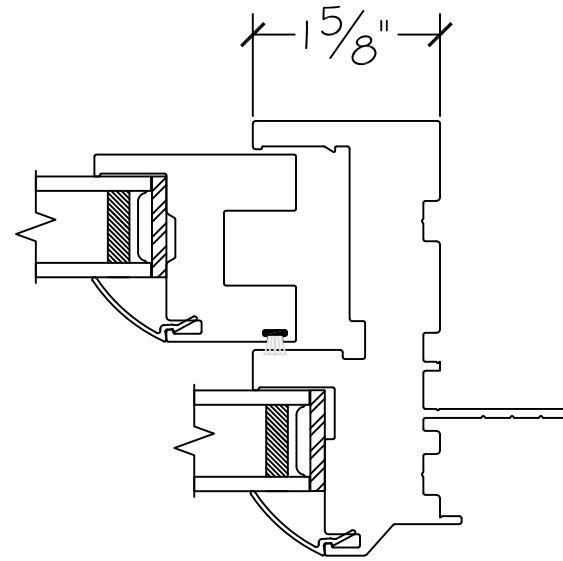

Interior

Exterior

Notice: This document contains information proprietary to and is protected by copyright of Win-Dor Inc. and shall not be copied, disclosed to others, or used for any purpose other than that for which it is given, without the written permission of Win-Dor Inc.

450 Delta Ave
Brea, Ca 92821
(714) 385-1202

Project:	File name: I 550 Section View - SH - 1 inch Nail-fin	Date: 20190806
Notes:	Layout: Horizontal Section View	Drawn by: J Johnson