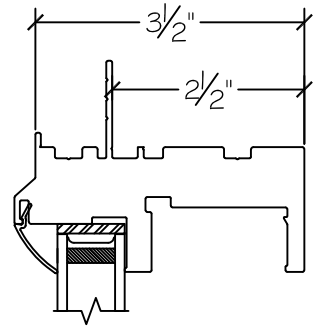

450 Delta Ave
Brea, Ca 92821
(714) 385-1202

Project:	File name: I 550 Section View - SH - 1 inch Nail-fin	Date: 20190806
Notes:	Layout: Horizontal Section View	Drawn by: J Johnson

Exterior

Interior

Notice: This document contains information proprietary to and is protected by copyright of Win-Dor Inc. and shall not be copied, disclosed to others, or used for any purpose other than that for which it is given, without the written permission of Win-Dor Inc.

450 Delta Ave
Brea, Ca 92821
(714) 385-1202

Project:	File name: I 550 Section View - SH - 1 inch Nail-fin	Date: 20190806
Notes:	Layout: Vertical Section View	Drawn by: J Johnson