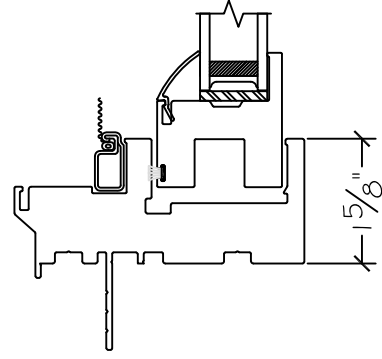

450 Delta Ave
Brea, Ca 92821
(714) 385-1202

Project:	File name: I 550 Section View - SH - 1 inch Nail-fin	Date: 20190806
Notes:	Layout: Horizontal Section View	Drawn by: J Johnson

Exterior

Interior

Notice: This document contains information proprietary to and is protected by copyright of Win-Dor Inc. and shall not be copied, disclosed to others, or used for any purpose other than that for which it is given, without the written permission of Win-Dor Inc.

450 Delta Ave
Brea, Ca 92821
(714) 385-1202

Project:	File name: I 550 Section View - SH - 1 inch Nail-fin	Date: 20190806
Notes:	Layout: Vertical Section View	Drawn by: J Johnson