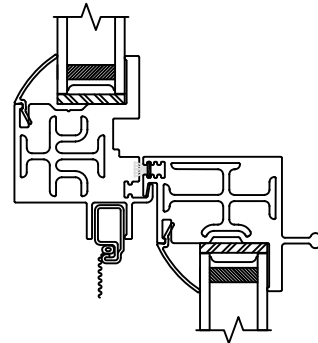

450 Delta Ave
Brea, Ca 92821
(714) 385-1202

Project:	File name: I 550 Section View - SH - 1 inch Nail-fin	Date: 20190806
Notes:	Layout: Horizontal Section View	Drawn by: J Johnson

Exterior

Interior

Notice: This document contains information proprietary to and is protected by copyright of Win-Dor Inc. and shall not be copied, disclosed to others, or used for any purpose other than that for which it is given, without the written permission of Win-Dor Inc.

450 Delta Ave
Brea, Ca 92821
(714) 385-1202

Project:	File name: I 550 Section View - SH - 1 inch Nail-fin	Date: 20190806
Notes:	Layout: Vertical Section View	Drawn by: J Johnson