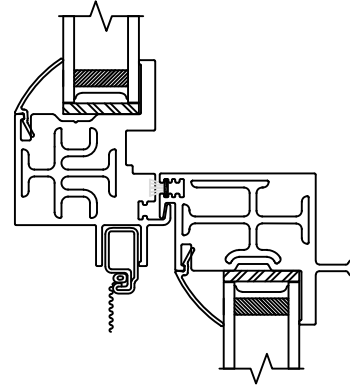

Exterior

Interior