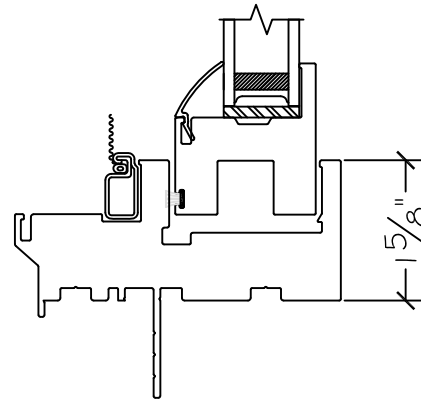

Notice: This document contains information proprietary to and is protected by copyright of Win-Dor Inc. and shall not be copied, disclosed to others, or used for any purpose other than that for which it is given, without the written permission of Win-Dor Inc.

WINDOR
www.windorsystems.com

450 Delta Ave
Brea, Ca 92821
(714) 385-1202

Project:

File name: I 550 Section View - SH PW - 1.375 inch Nail-fin

Date: 20190730

Notes:

Layout: Vertical Section View

Drawn by: J Johnson