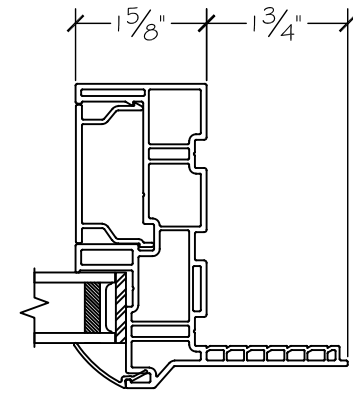

Notice: This document contains information proprietary to and is protected by copyright of Win-Dor Inc. and shall not be copied, disclosed to others, or used for any purpose other than that for which it is given, without the written permission of Win-Dor Inc.

WINDOR
www.windorsystems.com

450 Delta Ave
Brea, Ca 92821
(714) 385-1202

Project:

File name: I 550 Section View SH PW - Retro Fin

Date: 20220829

Notes:

Layout: Horizontal Section View

Drawn by: J Johnson