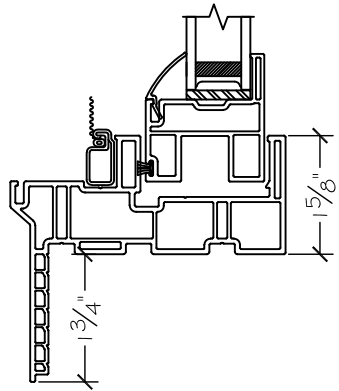

Notice: This document contains information proprietary to and is protected by copyright of Win-Dor Inc. and shall not be copied, disclosed to others, or used for any purpose other than that for which it is given, without the written permission of Win-Dor Inc.

450 Delta Ave
Brea, Ca 92821
(714) 385-1202

Project:	File name: I 550 Section View SH PW - Retro Fin	Date: 20220829
Notes:	Layout: Vertical Section View	Drawn by: J Johnson