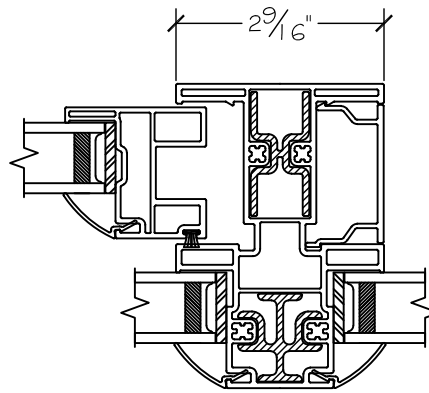

Interior

Exterior