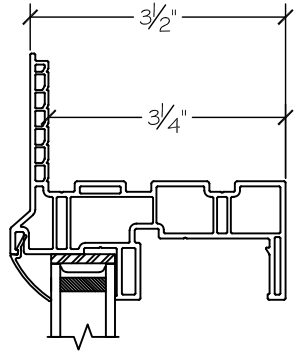

WINDOR
www.windorsystems.com

450 Delta Ave
Brea, Ca 92821
(714) 385-1202

Project:

File name: I 550 Section View SH PW - Retro Fin

Date: 20220829

Notes:

Layout: Horizontal Section View

Drawn by: J Johnson

450 Delta Ave
Brea, Ca 92821
(714) 385-1202

Project:	File name: I 550 Section View SH PW - Retro Fin	Date: 20220829
Notes:	Layout: Vertical Section View	Drawn by: J Johnson