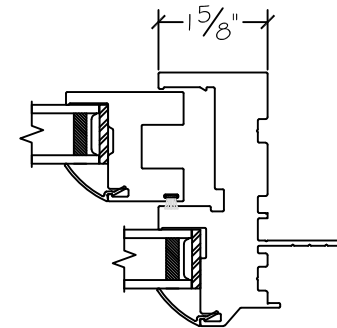

Interior

Exterior

Notice: This document contains information proprietary to and is protected by copyright of Win-Dor Inc. and shall not be copied, disclosed to others, or used for any purpose other than that for which it is given, without the written permission of Win-Dor Inc.

450 Delta Ave
Brea, Ca 92821
(714) 385-1202

Project:	File name: I 550 Section View - SH PW SH - 1 inch Nail-fin	Date: 20190730
Notes:	Layout: Horizontal Section View	Drawn by: J Johnson