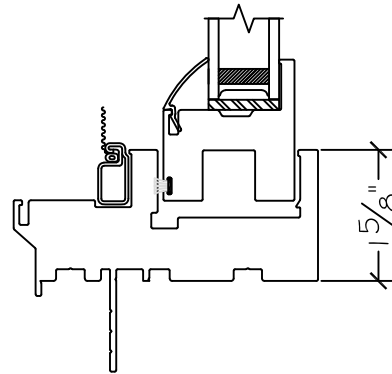

450 Delta Ave  
Brea, Ca 92821  
(714) 385-1202

Project:	File name: I 550 Section View - SH PW SH - 1 inch Nail-fin	Date: 20190730
Notes:	Layout: Horizontal Section View	Drawn by: J Johnson

Exterior

Interior

450 Delta Ave  
Brea, Ca 92821  
(714) 385-1202

Project:

File name: I 550 Section View - SH PW SH - 1 inch Nail-fin

Date: 20190730

Notes:

Layout: Vertical Section View

Drawn by: J Johnson