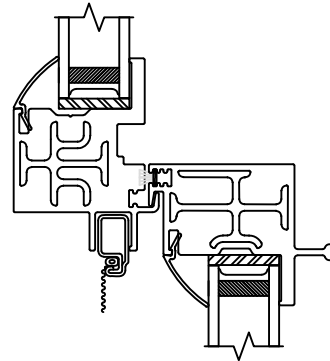

450 Delta Ave  
Brea, Ca 92821  
(714) 385-1202

Project:	File name: I 550 Section View - SH PW SH - 1 inch Nail-fin	Date: 20190730
Notes:	Layout: Horizontal Section View	Drawn by: J Johnson

Exterior

Interior

450 Delta Ave  
Brea, Ca 92821  
(714) 385-1202

Project:

File name: I 550 Section View - SH PW SH - 1 inch Nail-fin

Date: 20190730

Notes:

Layout: Vertical Section View

Drawn by: J Johnson