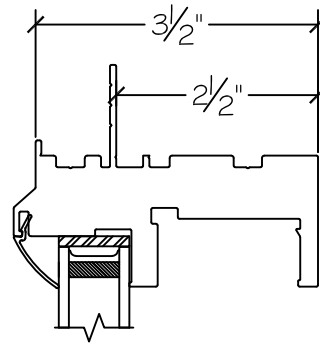

450 Delta Ave  
Brea, Ca 92821  
(714) 385-1202

Project:	File name: I 550 Section View - SH PW SH - 1 inch Nail-fin	Date: 20190730
Notes:	Layout: Horizontal Section View	Drawn by: J Johnson

Exterior

Interior

450 Delta Ave  
Brea, Ca 92821  
(714) 385-1202

Project:

File name: I 550 Section View - SH PW SH - 1 inch Nail-fin

Date: 20190730

Notes:

Layout: Vertical Section View

Drawn by: J Johnson