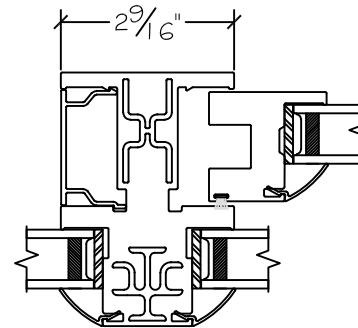

Interior

Exterior

Notice: This document contains information proprietary to and is protected by copyright of Win-Dor Inc. and shall not be copied, disclosed to others, or used for any purpose other than that for which it is given, without the written permission of Win-Dor Inc.

450 Delta Ave
Brea, Ca 92821
(714) 385-1202

Project:	File name: I 550 Section View - SH PW SH - 1 inch Nail-fin	Date: 20190730
Notes:	Layout: Horizontal Section View	Drawn by: J Johnson