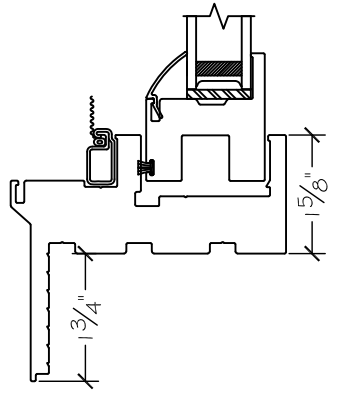

Project:	File name: I 550 Section View SH PW SH - Retro Fin	Date: 20220829
Notes:	Layout: Horizontal Section View	Drawn by: J Johnson

Exterior

Interior

Notice: This document contains information proprietary to and is protected by copyright of Win-Dor Inc. and shall not be copied, disclosed to others, or used for any purpose other than that for which it is given, without the written permission of Win-Dor Inc.

450 Delta Ave
Brea, Ca 92821
(714) 385-1202

Project:	File name: I 550 Section View SH PW SH - Retro Fin	Date: 20220829
Notes:	Layout: Vertical Section View	Drawn by: J Johnson