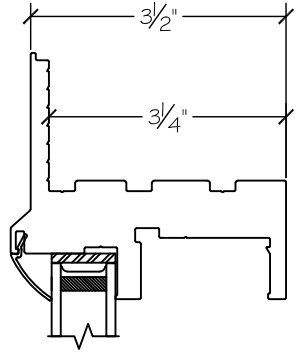

Project:	File name: I 550 Section View SH PW SH - Retro Fin	Date: 20220829
Notes:	Layout: Horizontal Section View	Drawn by: J Johnson

Exterior

Interior

Notice: This document contains information proprietary to and is protected by copyright of Win-Dor Inc. and shall not be copied, disclosed to others, or used for any purpose other than that for which it is given, without the written permission of Win-Dor Inc.

450 Delta Ave
Brea, Ca 92821
(714) 385-1202

Project:	File name: I 550 Section View SH PW SH - Retro Fin	Date: 20220829
Notes:	Layout: Vertical Section View	Drawn by: J Johnson