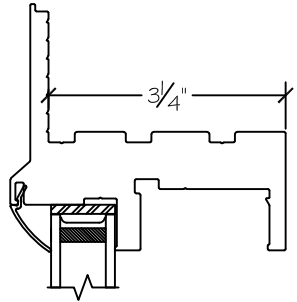

Project:	File name: I 550 Section View SH PW SH - Stucco Fin	Date: 20190730
Notes:	Layout: Horizontal Section View	Drawn by: J Johnson

Exterior

Interior

Notice: This document contains information proprietary to and is protected by copyright of Win-Dor Inc. and shall not be copied, disclosed to others, or used for any purpose other than that for which it is given, without the written permission of Win-Dor Inc.

450 Delta Ave  
 Brea, Ca 92821  
 (714) 385-1202

Project:	File name: I 550 Section View SH PW SH - Stucco Fin	Date: 20190730
Notes:	Layout: Vertical Section View	Drawn by: J Johnson