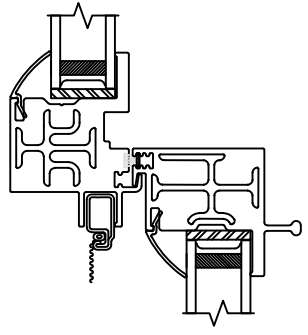

Project:	File name: I 550 Section View SH PW SH - Stucco Fin	Date: 20190730
Notes:	Layout: Horizontal Section View	Drawn by: J Johnson

Exterior

Interior

Notice: This document contains information proprietary to and is protected by copyright of Win-Dor Inc. and shall not be copied, disclosed to others, or used for any purpose other than that for which it is given, without the written permission of Win-Dor Inc.

450 Delta Ave  
 Brea, Ca 92821  
 (714) 385-1202

Project:	File name: I 550 Section View SH PW SH - Stucco Fin	Date: 20190730
Notes:	Layout: Vertical Section View	Drawn by: J Johnson