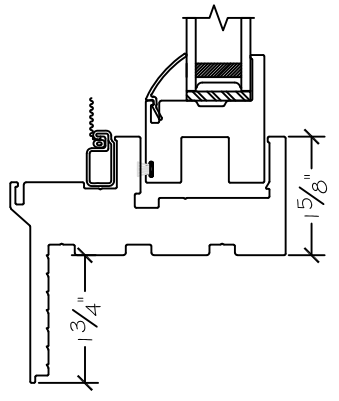

Project:	File name: I 550 Section View SH PW SH - Stucco Fin	Date: 20190730
Notes:	Layout: Horizontal Section View	Drawn by: J Johnson

Exterior

Interior

Notice: This document contains information proprietary to and is protected by copyright of Win-Dor Inc. and shall not be copied, disclosed to others, or used for any purpose other than that for which it is given, without the written permission of Win-Dor Inc.

450 Delta Ave  
 Brea, Ca 92821  
 (714) 385-1202

Project:	File name: I 550 Section View SH PW SH - Stucco Fin	Date: 20190730
Notes:	Layout: Vertical Section View	Drawn by: J Johnson