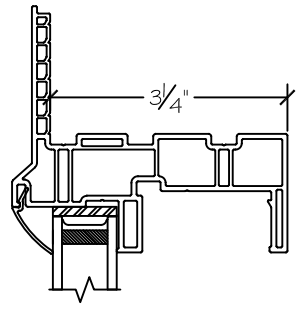

Exterior

Interior

Notice: This document contains information proprietary to and is protected by copyright of Win-Dor Inc. and shall not be copied, disclosed to others, or used for any purpose other than that for which it is given, without the written permission of Win-Dor Inc.

450 Delta Ave
Brea, Ca 92821
(714) 385-1202

Project:	File name: I 550 Section View SH PW - Stucco Fin	Date: 20190116
Notes:	Layout: Vertical Section View	Drawn by: J Johnson