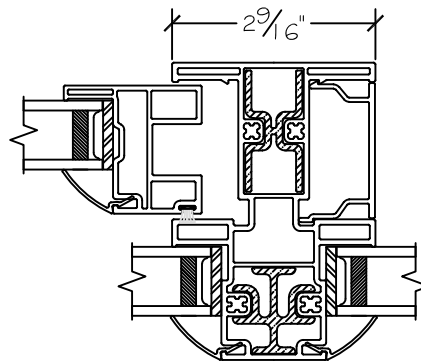

Interior

Exterior