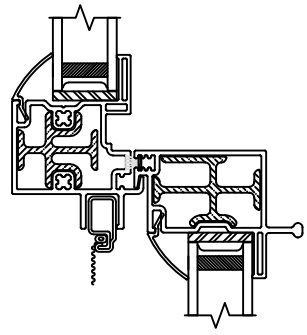

Exterior

Interior

Notice: This document contains information proprietary to and is protected by copyright of Win-Dor Inc. and shall not be copied, disclosed to others, or used for any purpose other than that for which it is given, without the written permission of Win-Dor Inc.

450 Delta Ave
Brea, Ca 92821
(714) 385-1202

Project:	File name: I 550 Section View SH PW - Stucco Fin	Date: 20190116
Notes:	Layout: Vertical Section View	Drawn by: J Johnson