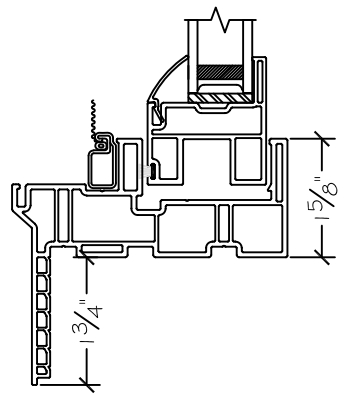

Exterior

Interior

Notice: This document contains information proprietary to and is protected by copyright of Win-Dor Inc. and shall not be copied, disclosed to others, or used for any purpose other than that for which it is given, without the written permission of Win-Dor Inc.

450 Delta Ave
Brea, Ca 92821
(714) 385-1202

Project:	File name: I 550 Section View SH PW - Stucco Fin	Date: 20190116
Notes:	Layout: Vertical Section View	Drawn by: J Johnson