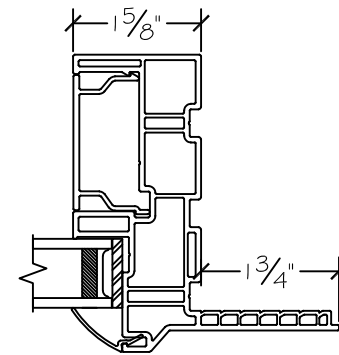

Notice: This document contains information proprietary to and is protected by copyright of Win-Dor Inc. and shall not be copied, disclosed to others, or used for any purpose other than that for which it is given, without the written permission of Win-Dor Inc.

WINDOR
www.windorsystems.com

450 Delta Ave
Brea, Ca 92821
(714) 385-1202

Project:

File name: I 550 Section View SH PW - Stucco Fin

Date: 20190116

Notes:

Layout: Horizontal Section View

Drawn by: J Johnson