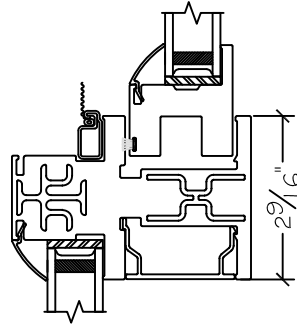

Notice: This document contains information proprietary to and is protected by copyright of Win-Dor Inc. and shall not be copied, disclosed to others, or used for any purpose other than that for which it is given, without the written permission of Win-Dor Inc.

450 Delta Ave
Brea, Ca 92821
(714) 385-1202

Project:

File name: I 550 Section View - SH PW over PW PW - 1 inch Nail-fin

Date: 20190730

Notes:

Layout: Vertical Section View

Drawn by: J Johnson