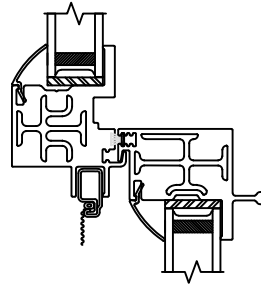

Exterior

Interior