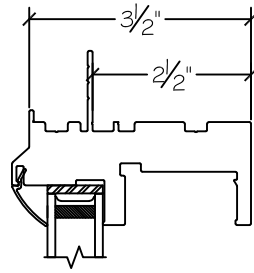

WINDOR
www.windorsystems.com

450 Delta Ave
Brea, Ca 92821
(714) 385-1202

| | | |
|----------|---|---------------------|
| Project: | File name: 1550 Section View - SH PW over PW PW - 1 inch Nail-fin | Date: 20190730 |
| Notes: | Layout: Horizontal Section View | Drawn by: J Johnson |

450 Delta Ave
Brea, Ca 92821
(714) 385-1202

Project:

File name: I 550 Section View - SH PW over PW PW - 1 inch Nail-fin

Date: 20190730

Notes:

Layout: Vertical Section View

Drawn by: J Johnson