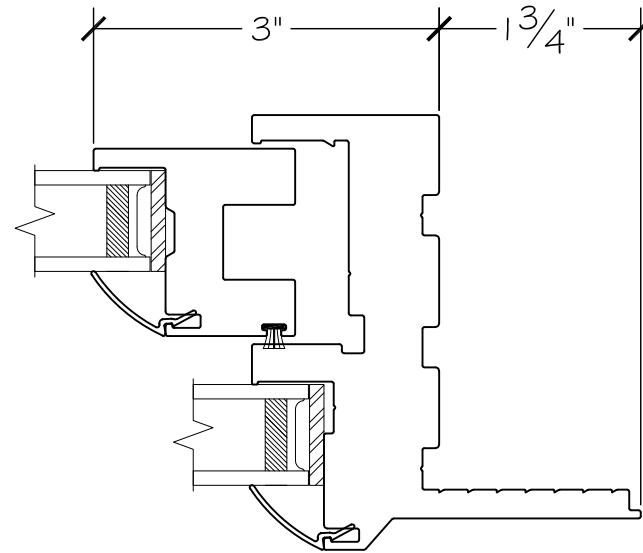

Interior

Exterior

Notice: This document contains information proprietary to and is protected by copyright of Win-Dor Inc. and shall not be copied, disclosed to others, or used for any purpose other than that for which it is given, without the written permission of Win-Dor Inc.

450 Delta Ave
Brea, Ca 92821
(714) 385-1202

Project:	File name: I 550 Section View SH - Retro Fin	Date: 20220824
Notes:	Layout: Horizontal Section View	Drawn by: J Johnson