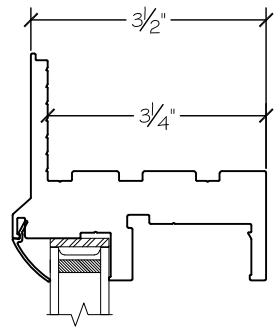

450 Delta Ave  
Brea, Ca 92821  
(714) 385-1202

Project:	File name: I 550 Section View SH - Retro Fin	Date: 20220824
Notes:	Layout: Horizontal Section View	Drawn by: J Johnson

Exterior

Interior

Notice: This document contains information proprietary to and is protected by copyright of Win-Dor Inc. and shall not be copied, disclosed to others, or used for any purpose other than that for which it is given, without the written permission of Win-Dor Inc.

450 Delta Ave  
Brea, Ca 92821  
(714) 385-1202

Project:	File name: I 550 Section View SH - Retro Fin	Date: 20220824
Notes:	Layout: Vertical Section View	Drawn by: J Johnson