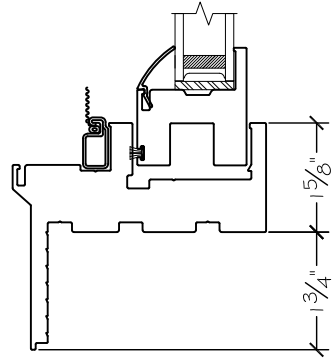

450 Delta Ave  
Brea, Ca 92821  
(714) 385-1202

Project:	File name: I 550 Section View SH - Retro Fin	Date: 20220824
Notes:	Layout: Horizontal Section View	Drawn by: J Johnson

Exterior

Interior

Notice: This document contains information proprietary to and is protected by copyright of Win-Dor Inc. and shall not be copied, disclosed to others, or used for any purpose other than that for which it is given, without the written permission of Win-Dor Inc.

450 Delta Ave  
Brea, Ca 92821  
(714) 385-1202

Project:	File name: I 550 Section View SH - Retro Fin	Date: 20220824
Notes:	Layout: Vertical Section View	Drawn by: J Johnson