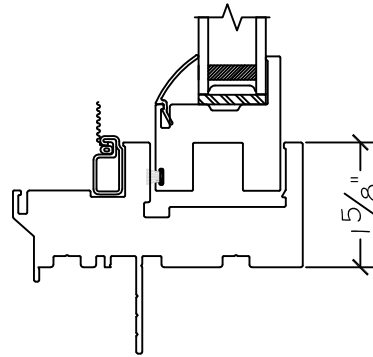

**WINDOR**  
www.windorsystems.com

450 Delta Ave  
Brea, Ca 92821  
(714) 385-1202

Project:

File name: I 550 Section View - SH SH - 1.375 inch Nail-fin

Date: 20190730

Notes:

Layout: Horizontal Section View

Drawn by: J Johnson

Exterior

Interior

Project:

File name: I 550 Section View - SH SH - 1.375 inch Nail-fin

Date: 20190730

Notes:

Layout: Vertical Section View

Drawn by: J Johnson