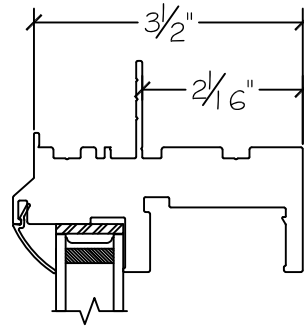

**WINDOR**  
www.windorsystems.com

450 Delta Ave  
Brea, Ca 92821  
(714) 385-1202

Project:

File name: I 550 Section View - SH SH - 1.375 inch Nail-fin

Date: 20190730

Notes:

Layout: Horizontal Section View

Drawn by: J Johnson

Exterior

Interior

Project:

File name: I 550 Section View - SH SH - 1.375 inch Nail-fin

Date: 20190730

Notes:

Layout: Vertical Section View

Drawn by: J Johnson