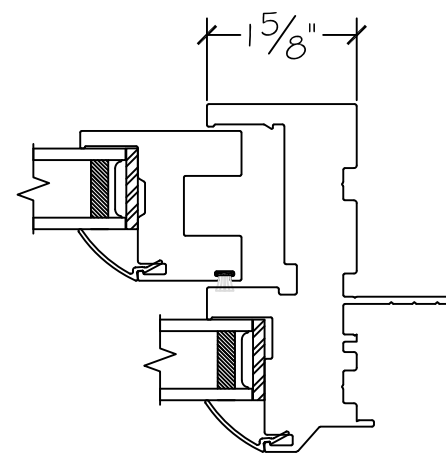

Notice: This document contains information proprietary to and is protected by copyright of Win-Dor Inc. and shall not be copied, disclosed to others, or used for any purpose other than that for which it is given, without the written permission of Win-Dor Inc.

WINDOR
www.windorsystems.com

450 Delta Ave
Brea, Ca 92821
(714) 385-1202

Project:

File name: I 550 Section View - SH SH - 1.375 inch Nail-fin

Date: 20190730

Notes:

Layout: Horizontal Section View

Drawn by: J Johnson