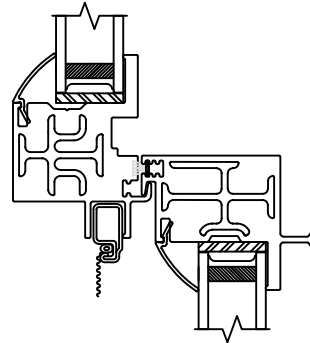

**WINDOR**  
www.windorsystems.com

450 Delta Ave  
Brea, Ca 92821  
(714) 385-1202

Project:

File name: I 550 Section View - SH SH - 1.375 inch Nail-fin

Date: 20190730

Notes:

Layout: Horizontal Section View

Drawn by: J Johnson

Exterior

Interior

Project:

File name: I 550 Section View - SH SH - 1.375 inch Nail-fin

Date: 20190730

Notes:

Layout: Vertical Section View

Drawn by: J Johnson