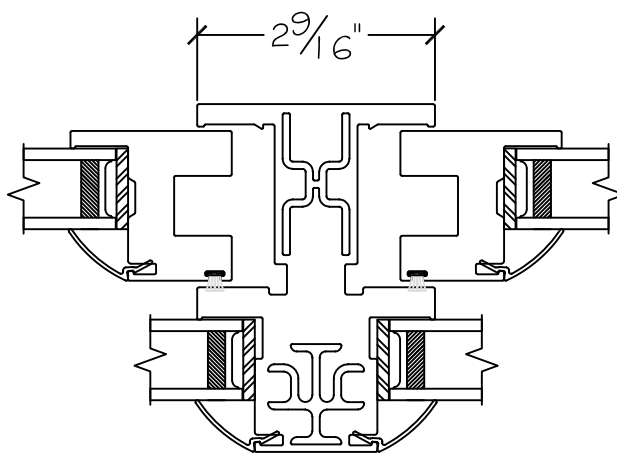

Interior

Exterior