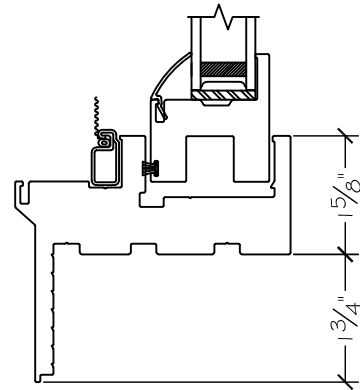

Notice: This document contains information proprietary to and is protected by copyright of Win-Dor Inc. and shall not be copied, disclosed to others, or used for any purpose other than that for which it is given, without the written permission of Win-Dor Inc.

450 Delta Ave
Brea, Ca 92821
(714) 385-1202

Project:

File name: I 550 Section View SH SH - Retro Fin

Date: 20220829

Notes:

Layout: Vertical Section View

Drawn by: J Johnson