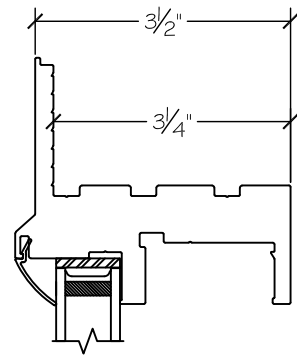

Exterior

Interior