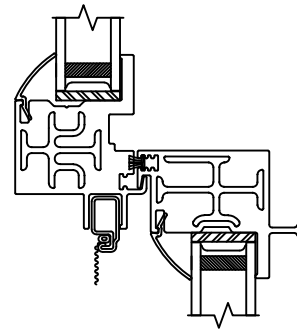

Exterior

Interior