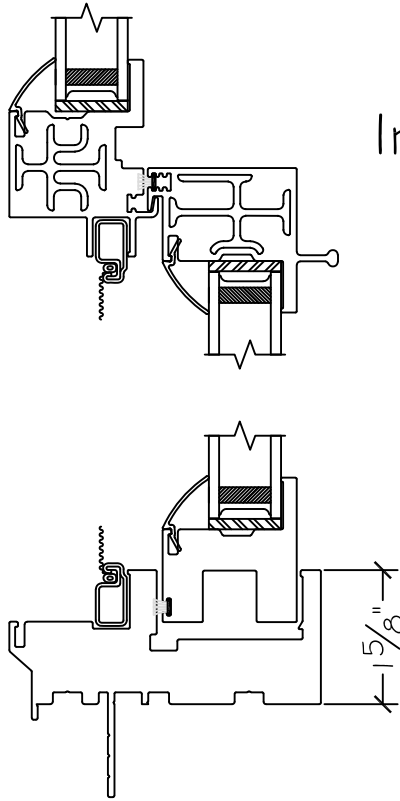

Exterior

Interior

Notice: This document contains information proprietary to and is protected by copyright of Win-Dor Inc. and shall not be copied, disclosed to others, or used for any purpose other than that for which it is given, without the written permission of Win-Dor Inc.

WINDOR
www.windorsystems.com

450 Delta Ave
Brea, Ca 92821
(714) 385-1202

Project:

File name: I 550 Section View - SH SH SH - 1 inch Nail-fin

Date: 20190730

Notes:

Layout: Vertical Section View

Drawn by: J Johnson