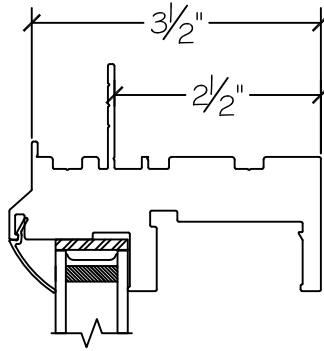

Exterior

Interior

Notice: This document contains information proprietary to and is protected by copyright of Win-Dor Inc. and shall not be copied, disclosed to others, or used for any purpose other than that for which it is given, without the written permission of Win-Dor Inc.

WINDOR
www.windorsystems.com

450 Delta Ave
Brea, Ca 92821
(714) 385-1202

Project:

File name: I 550 Section View - SH SH SH - 1 inch Nail-fin

Date: 20190730

Notes:

Layout: Vertical Section View

Drawn by: J Johnson