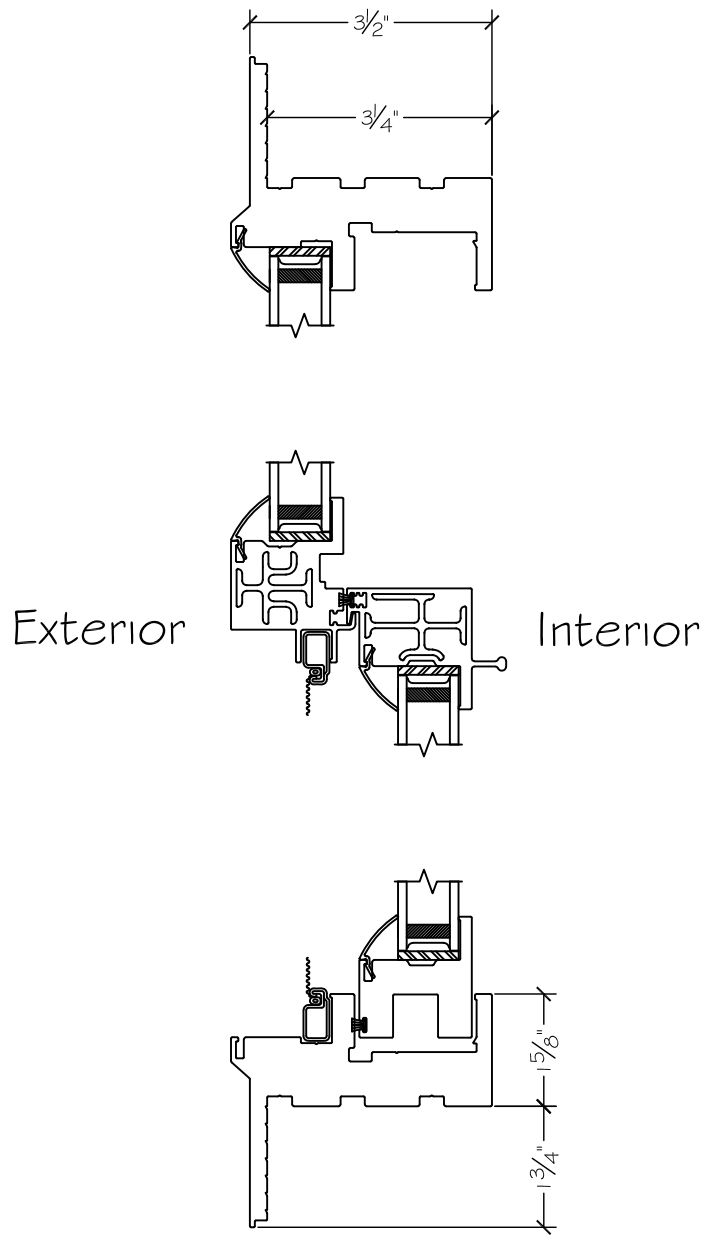

| | | |
|----------|--|---------------------|
| Project: | File name: I 550 Section View SH SH SH - Retro Fin | Date: 20220829 |
| Notes: | Layout: Horizontal Section View | Drawn by: J Johnson |

450 Delta Ave
 Brea, Ca 92821
 (714) 385-1202

| | | |
|----------|--|---------------------|
| Project: | File name: I 550 Section View SH SH SH - Retro Fin | Date: 20220829 |
| Notes: | Layout: Vertical Section View | Drawn by: J Johnson |