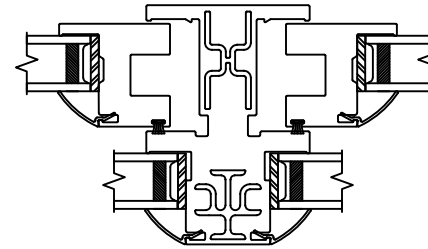

Exterior

www.windorsystems.com

450 Delta Ave
Brea, Ca 92821
(714) 385-1202

Notice: This document contains information proprietary to and is protected by copyright of Win-Dor Inc. and shall not be copied, disclosed to others, or used for any purpose other than that for which it is given, without the written permission of Win-Dor Inc.

Project:	File name: I 550 Section View SH SH SH - Retro Fin	Date: 20220829
Notes:	Layout: Horizontal Section View	Drawn by: J Johnson