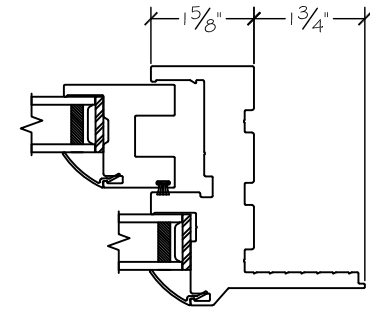

Exterior

www.windorsystems.com

450 Delta Ave
Brea, Ca 92821
(714) 385-1202

Notice: This document contains information proprietary to and is protected by copyright of Win-Dor Inc. and shall not be copied, disclosed to others, or used for any purpose other than that for which it is given, without the written permission of Win-Dor Inc.

Project:	File name: I 550 Section View SH SH SH - Retro Fin	Date: 20220829
Notes:	Layout: Horizontal Section View	Drawn by: J Johnson