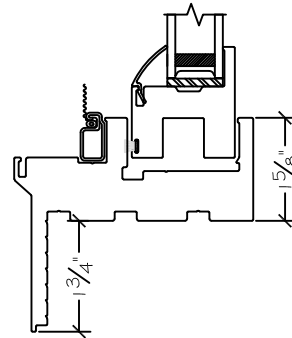

Project:	File name: I 550 Section View SH SH SH - Stucco Fin	Date: 20190730
Notes:	Layout: Horizontal Section View	Drawn by: J Johnson

Exterior

Interior

Notice: This document contains information proprietary to and is protected by copyright of Win-Dor Inc. and shall not be copied, disclosed to others, or used for any purpose other than that for which it is given, without the written permission of Win-Dor Inc.

450 Delta Ave  
Brea, Ca 92821  
(714) 385-1202

Project:

File name: I 550 Section View SH SH SH - Stucco Fin

Date: 20190730

Notes:

Layout: Vertical Section View

Drawn by: J Johnson