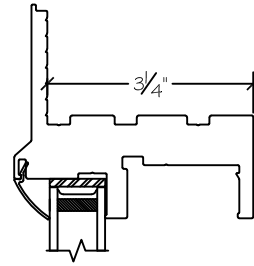

Project:	File name: I 550 Section View SH SH SH - Stucco Fin	Date: 20190730
Notes:	Layout: Horizontal Section View	Drawn by: J Johnson

Exterior

Interior

Notice: This document contains information proprietary to and is protected by copyright of Win-Dor Inc. and shall not be copied, disclosed to others, or used for any purpose other than that for which it is given, without the written permission of Win-Dor Inc.

450 Delta Ave  
Brea, Ca 92821  
(714) 385-1202

Project:

File name: I 550 Section View SH SH SH - Stucco Fin

Date: 20190730

Notes:

Layout: Vertical Section View

Drawn by: J Johnson