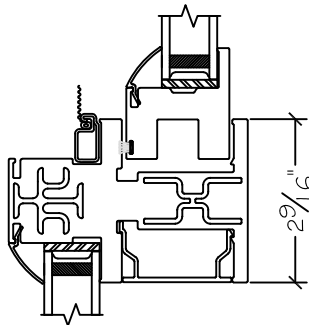

Notice: This document contains information proprietary to and is protected by copyright of Win-Dor Inc. and shall not be copied, disclosed to others, or used for any purpose other than that for which it is given, without the written permission of Win-Dor Inc.

WINDOR
www.windorsystems.com

450 Delta Ave
Brea, Ca 92821
(714) 385-1202

Project: File name: I 550 Section View - SH SH SH over PW PW PW I .375 inch Nail-fin

Date: 20190730

Notes: Layout: Vertical Section View

Drawn by: J Johnson