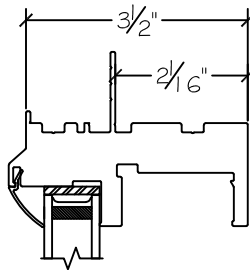

450 Delta Ave
Brea, Ca 92821
(714) 385-1202

Project:	File name: I 550 Section View - SH SH SH over PW PW PW I .375 inch Nail-fin	Date: 20190730
Notes:	Layout: Horizontal Section View	Drawn by: J Johnson

WINDOR
www.windorsystems.com

450 Delta Ave
Brea, Ca 92821
(714) 385-1202

Project: File name: I 550 Section View - SH SH SH over PW PW PW I .375 inch Nail-fin

Date: 20190730

Notes: Layout: Vertical Section View