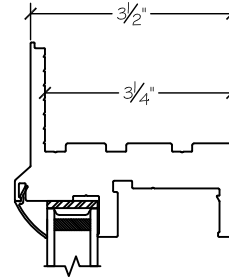

450 Delta Ave
Brea, Ca 92821
(714) 385-1202

Project:	File name: I 550 Section View SH SH SH over PW - Retro Fin	Date: 20220829
Notes:	Layout: Horizontal Section View	Drawn by: J Johnson

Exterior

Interior

450 Delta Ave
Brea, Ca 92821
(714) 385-1202

Project:

File name: I 550 Section View SH SH SH over PW - Retro Fin

Date: 20220829

Notes:

Layout: Vertical Section View

Drawn by: J Johnson