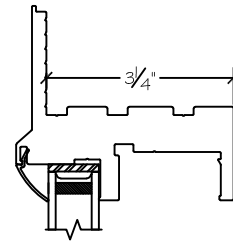

Project:	File name: I 550 Section View SH SH SH over PW - Stucco	Date: 20190718
Notes:	Layout: Horizontal Section View	Drawn by: J Johnson

Exterior

Interior

Notice: This document contains information proprietary to and is protected by copyright of Win-Dor Inc. and shall not be copied, disclosed to others, or used for any purpose other than that for which it is given, without the written permission of Win-Dor Inc.

**WINDOR**  
www.windorsystems.com

450 Delta Ave  
Brea, Ca 92821  
(714) 385-1202

Project:

File name: I 550 Section View SH SH SH over PW - Stucco

Date: 20190718

Notes:

Layout: Vertical Section View

Drawn by: J Johnson