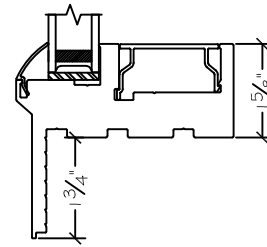

Project:	File name: I 550 Section View SH SH SH over PW - Stucco	Date: 20190718
Notes:	Layout: Horizontal Section View	Drawn by: J Johnson

Exterior

Interior

Notice: This document contains information proprietary to and is protected by copyright of Win-Dor Inc. and shall not be copied, disclosed to others, or used for any purpose other than that for which it is given, without the written permission of Win-Dor Inc.

**WINDOR**  
www.windorsystems.com

450 Delta Ave  
Brea, Ca 92821  
(714) 385-1202

Project:

File name: I 550 Section View SH SH SH over PW - Stucco

Date: 20190718

Notes:

Layout: Vertical Section View

Drawn by: J Johnson