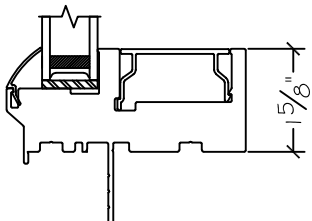

Exterior

Interior

Notice: This document contains information proprietary to and is protected by copyright of Win-Dor Inc. and shall not be copied, disclosed to others, or used for any purpose other than that for which it is given, without the written permission of Win-Dor Inc.

450 Delta Ave
Brea, Ca 92821
(714) 385-1202

Project:

File name: 1550 Section View - SH SH over PW - 1.375 inch Nail-fin

Date: 20190730

Notes:

Layout: Vertical Section View

Drawn by: J Johnson