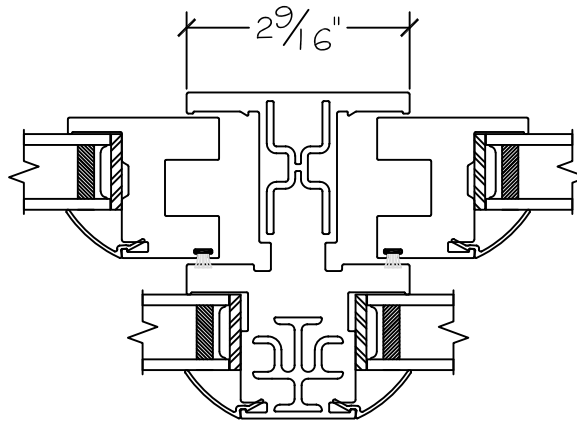

Interior

Exterior