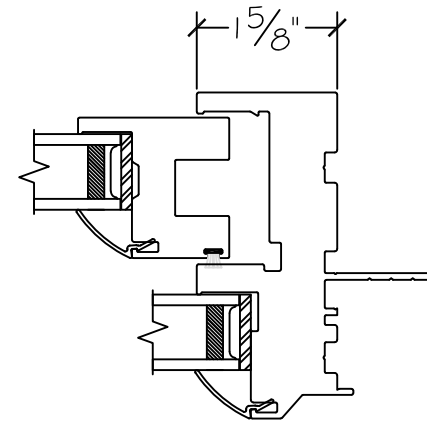

Notice: This document contains information proprietary to and is protected by copyright of Win-Dor Inc. and shall not be copied, disclosed to others, or used for any purpose other than that for which it is given, without the written permission of Win-Dor Inc.

WINDOR
www.windorsystems.com

450 Delta Ave
Brea, Ca 92821
(714) 385-1202

Project:

File name: I 550 Section View - SH SH over PW - 1.375 inch Nail-fin

Date: 20190730

Notes:

Layout: Horizontal Section View

Drawn by: J Johnson