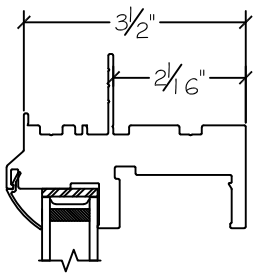

WINDOR
www.windorsystems.com

450 Delta Ave
Brea, Ca 92821
(714) 385-1202

Project:

File name: I 550 Section View - SH SH over PW - 1.375 inch Nail-fin

Date: 20190730

Notes:

Layout: Horizontal Section View

Drawn by: J Johnson

450 Delta Ave
Brea, Ca 92821
(714) 385-1202

Project:

File name: 1550 Section View - SH SH over PW - 1.375 inch Nail-fin

Date: 20190730

Notes:

Layout: Vertical Section View

Drawn by: J Johnson