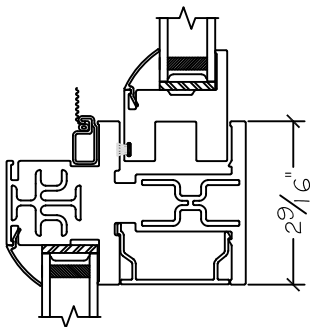

Notice: This document contains information proprietary to and is protected by copyright of Win-Dor Inc. and shall not be copied, disclosed to others, or used for any purpose other than that for which it is given, without the written permission of Win-Dor Inc.

450 Delta Ave
Brea, Ca 92821
(714) 385-1202

Project:

File name: 1550 Section View - SH SH over PW - 1.375 inch Nail-fin

Date: 20190730

Notes:

Layout: Vertical Section View

Drawn by: J Johnson