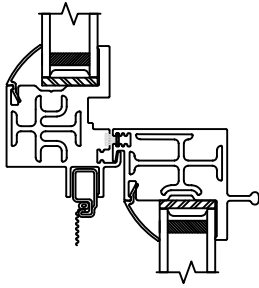

Exterior

Interior