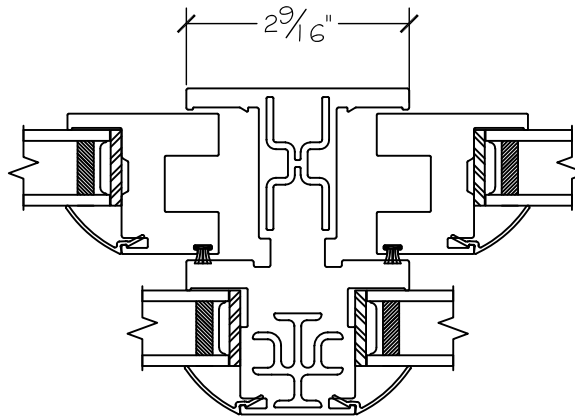

Interior

Exterior

Notice: This document contains information proprietary to and is protected by copyright of Win-Dor Inc. and shall not be copied, disclosed to others, or used for any purpose other than that for which it is given, without the written permission of Win-Dor Inc.

WINDOR
www.windorsystems.com

450 Delta Ave
Brea, Ca 92821
(714) 385-1202

Project:	File name: 1550 Section View SH SH over PW - Retro Fin	Date: 20220829
Notes:	Layout: Horizontal Section View	Drawn by: J Johnson