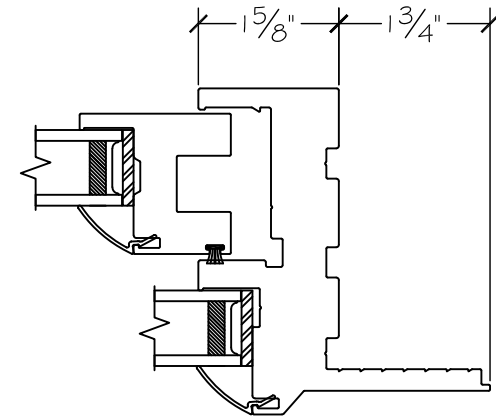

Interior

Exterior

Notice: This document contains information proprietary to and is protected by copyright of Win-Dor Inc. and shall not be copied, disclosed to others, or used for any purpose other than that for which it is given, without the written permission of Win-Dor Inc.

WINDOR
www.windorsystems.com

450 Delta Ave
Brea, Ca 92821
(714) 385-1202

Project:	File name: 1550 Section View SH SH over PW - Retro Fin	Date: 20220829
Notes:	Layout: Horizontal Section View	Drawn by: J Johnson