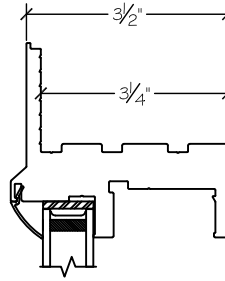

**WINDOR**  
www.windorsystems.com

450 Delta Ave  
Brea, Ca 92821  
(714) 385-1202

Project:	File name: 1550 Section View SH SH over PW - Retro Fin	Date: 20220829
Notes:	Layout: Horizontal Section View	Drawn by: J Johnson

450 Delta Ave  
Brea, Ca 92821  
(714) 385-1202

Project:

File name: I 550 Section View SH SH over PW - Retro Fin

Date: 20220829

Notes:

Layout: Vertical Section View

Drawn by: J Johnson