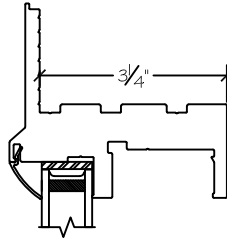

Project:	File name: I 550 Section View SH SH over PW - Stucco Fin	Date: 20190730
Notes:	Layout: Horizontal Section View	Drawn by: J Johnson

Exterior

Interior

Notice: This document contains information proprietary to and is protected by copyright of Win-Dor Inc. and shall not be copied, disclosed to others, or used for any purpose other than that for which it is given, without the written permission of Win-Dor Inc.

450 Delta Ave
Brea, Ca 92821
(714) 385-1202

Project:	File name: I 550 Section View SH SH over PW - Stucco Fin	Date: 20190730
Notes:	Layout: Vertical Section View	Drawn by: J Johnson