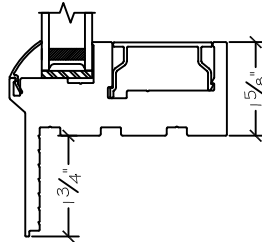

Project:	File name: I 550 Section View SH SH over PW - Stucco Fin	Date: 20190730
Notes:	Layout: Horizontal Section View	Drawn by: J Johnson

Exterior

Interior

Notice: This document contains information proprietary to and is protected by copyright of Win-Dor Inc. and shall not be copied, disclosed to others, or used for any purpose other than that for which it is given, without the written permission of Win-Dor Inc.

450 Delta Ave
Brea, Ca 92821
(714) 385-1202

Project:	File name: I 550 Section View SH SH over PW - Stucco Fin	Date: 20190730
Notes:	Layout: Vertical Section View	Drawn by: J Johnson