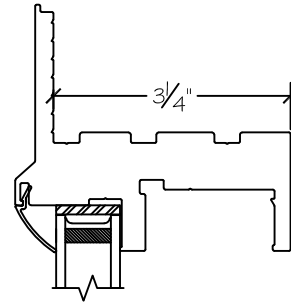

WINDOR
www.windorsystems.com

450 Delta Ave
Brea, Ca 92821
(714) 385-1202

Project:

File name: I 550 Section View SH - Stucco Fin

Date: 20190730

Notes:

Layout: Horizontal Section View

Drawn by: J Johnson

450 Delta Ave
Brea, Ca 92821
(714) 385-1202

Project:	File name: I 550 Section View SH - Stucco Fin	Date: 20190730
Notes:	Layout: Vertical Section View	Drawn by: J Johnson