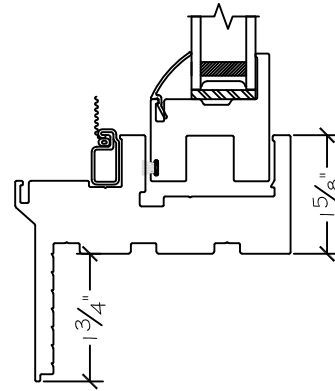

Notice: This document contains information proprietary to and is protected by copyright of Win-Dor Inc. and shall not be copied, disclosed to others, or used for any purpose other than that for which it is given, without the written permission of Win-Dor Inc.

450 Delta Ave
Brea, Ca 92821
(714) 385-1202

Project:	File name: I 550 Section View SH - Stucco Fin	Date: 20190730
Notes:	Layout: Vertical Section View	Drawn by: J Johnson