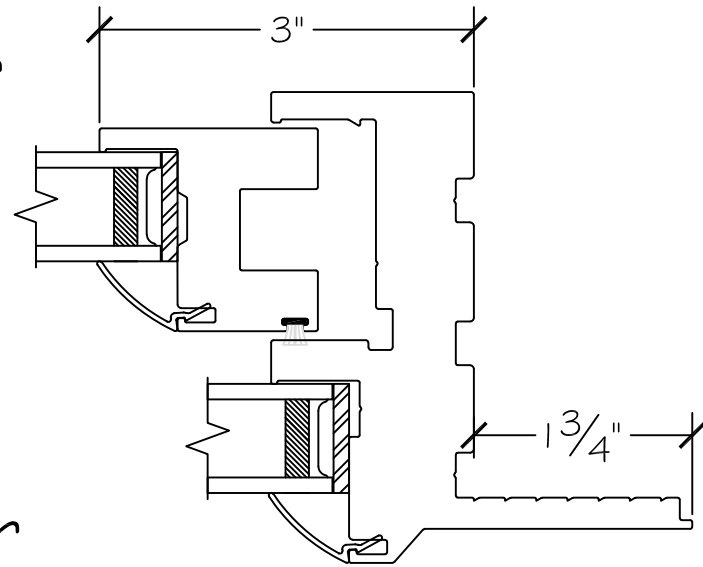

Exterior

Notice: This document contains information proprietary to and is protected by copyright of Win-Dor Inc. and shall not be copied, disclosed to others, or used for any purpose other than that for which it is given, without the written permission of Win-Dor Inc.

WINDOR
www.windorsystems.com

450 Delta Ave
Brea, Ca 92821
(714) 385-1202

Project:

File name: I 550 Section View SH - Stucco Fin

Date: 20190730

Notes:

Layout: Horizontal Section View

Drawn by: J Johnson