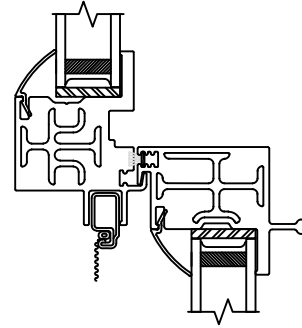

Exterior

Interior