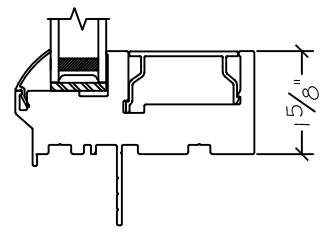

Exterior

Interior

Notice: This document contains information proprietary to and is protected by copyright of Win-Dor Inc. and shall not be copied, disclosed to others, or used for any purpose other than that for which it is given, without the written permission of Win-Dor Inc.

450 Delta Ave
Brea, Ca 92821
(714) 385-1202

Project:	File name: I 550 Section View - SH over PW - 1.375 inch Nail-fin	Date: 20190730
Notes:	Layout: Vertical Section View	Drawn by: J Johnson