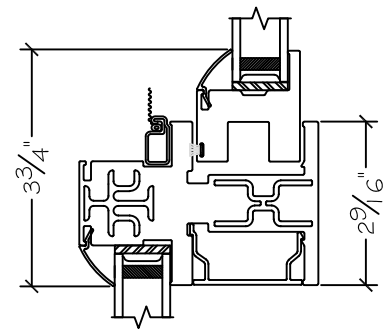

Notice: This document contains information proprietary to and is protected by copyright of Win-Dor Inc. and shall not be copied, disclosed to others, or used for any purpose other than that for which it is given, without the written permission of Win-Dor Inc.

450 Delta Ave
Brea, Ca 92821
(714) 385-1202

Project:	File name: I 550 Section View - SH over PW - 1.375 inch Nail-fin	Date: 20190730
Notes:	Layout: Vertical Section View	Drawn by: J Johnson