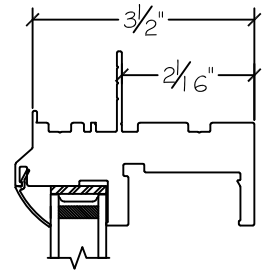

**WIN-DOR**  
www.windorsystems.com

450 Delta Ave  
Brea, Ca 92821  
(714) 385-1202

Project:

File name: I 550 Section View - SH over PW - 1.375 inch

Date: 20190730

Notes:

Layout: Horizontal Section View

Drawn by: J Johnson

450 Delta Ave  
Brea, Ca 92821  
(714) 385-1202

Project:	File name: I 550 Section View - SH over PW - 1.375 inch Nail-fin	Date: 20190730
Notes:	Layout: Vertical Section View	Drawn by: J Johnson