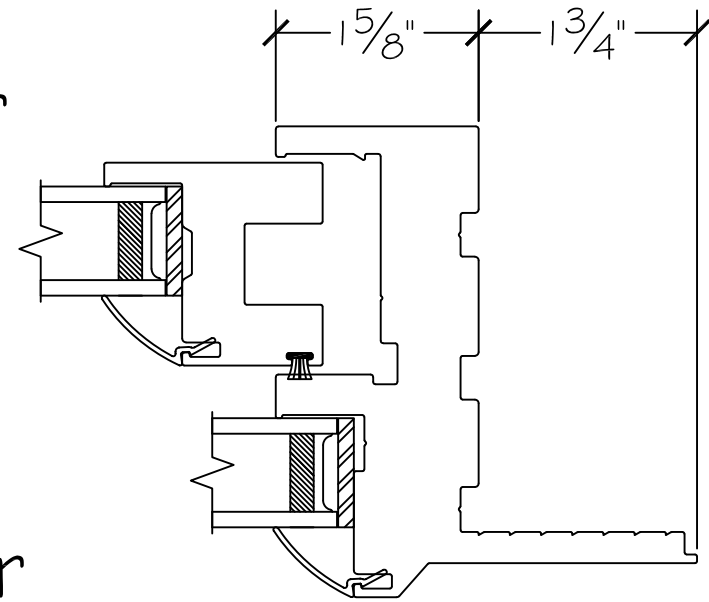

Exterior

Notice: This document contains information proprietary to and is protected by copyright of Win-Dor Inc. and shall not be copied, disclosed to others, or used for any purpose other than that for which it is given, without the written permission of Win-Dor Inc.

WINDOR
www.windorsystems.com

450 Delta Ave
Brea, Ca 92821
(714) 385-1202

Project:

File name: I 550 Section View SH over PW - Retro Fin

Date: 20220829

Notes:

Layout: Horizontal Section View

Drawn by: J Johnson