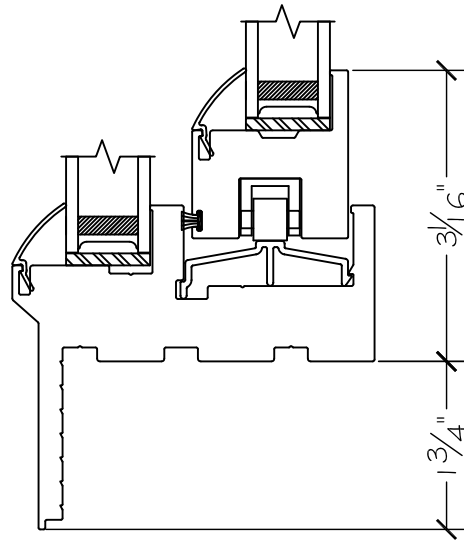

Notice: This document contains information proprietary to and is protected by copyright of Win-Dor Inc. and shall not be copied, disclosed to others, or used for any purpose other than that for which it is given, without the written permission of Win-Dor Inc.

WINDOR
www.windorsystems.com

450 Delta Ave
Brea, Ca 92821
(714) 385-1202

Project:

File name: I 550 Section View XO - Retro Fin

Date: 20220829

Notes:

Layout: Vertical Section View

Drawn by: J Johnson