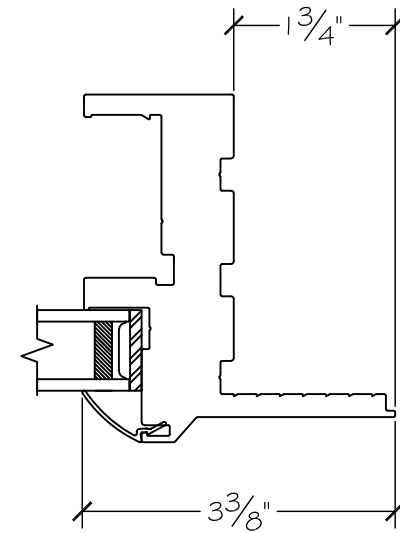

Notice: This document contains information proprietary to and is protected by copyright of Win-Dor Inc. and shall not be copied, disclosed to others, or used for any purpose other than that for which it is given, without the written permission of Win-Dor Inc.

WINDOR
www.windorsystems.com

450 Delta Ave
Brea, Ca 92821
(714) 385-1202

Project:

File name: I 550 Section View XO - Retro Fin

Date: 20220829

Notes:

Layout: Horizontal Section View

Drawn by: J Johnson