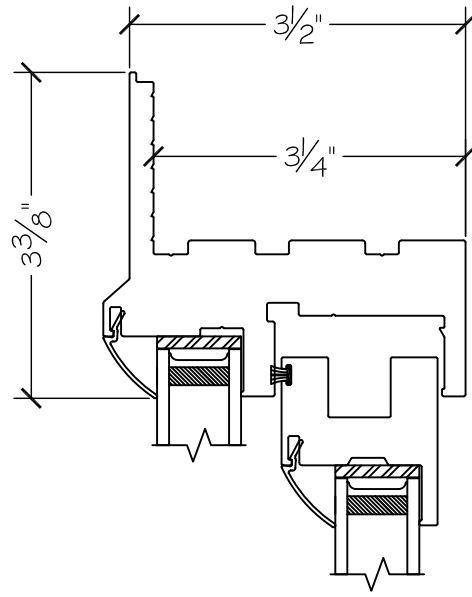

WINDOR
www.windorsystems.com

450 Delta Ave
Brea, Ca 92821
(714) 385-1202

Project:

File name: I 550 Section View XO - Retro Fin

Date: 20220829

Notes:

Layout: Horizontal Section View

Drawn by: J Johnson

WINDOR
www.windorsystems.com

450 Delta Ave
Brea, Ca 92821
(714) 385-1202

Project:

File name: I 550 Section View XO - Retro Fin

Date: 20220829

Notes:

Layout: Vertical Section View

Drawn by: J Johnson