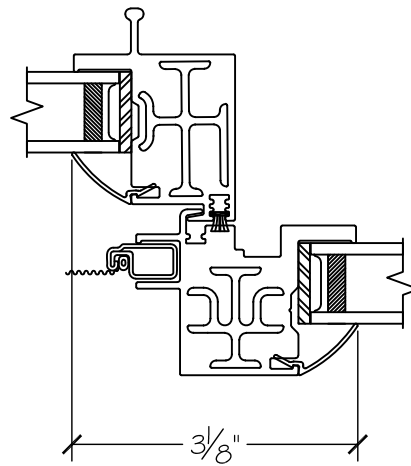

Interior

Exterior