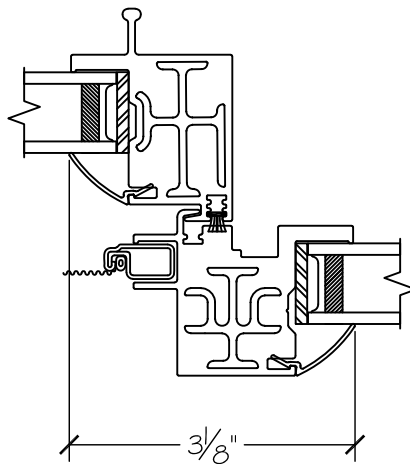

Interior

Exterior