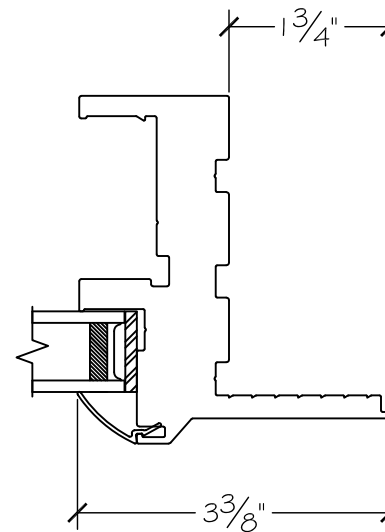

Notice: This document contains information proprietary to and is protected by copyright of Win-Dor Inc. and shall not be copied, disclosed to others, or used for any purpose other than that for which it is given, without the written permission of Win-Dor Inc.

450 Delta Ave
Brea, Ca 92821
(714) 385-1202

Project:

File name: I 550 Section View XO over PW - Retro Fin

Date: 20220830

Notes:

Layout: XO Horizontal View

Drawn by: J Johnson