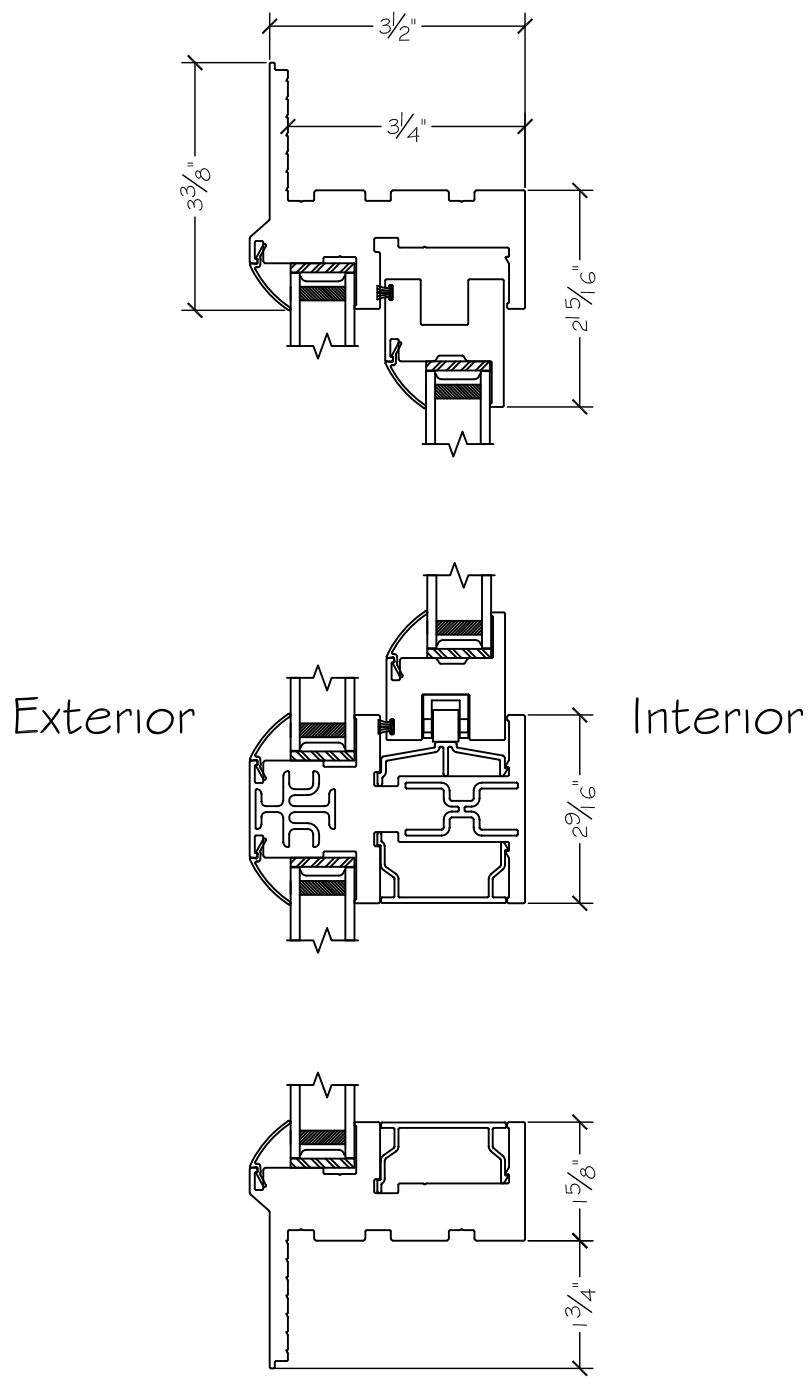

450 Delta Ave
Brea, Ca 92821
(714) 385-1202

Project:

File name: I 550 Section View XO over PW - Retro Fin

Date: 20220830

Notes:

Layout: XO Horizontal View

Drawn by: J Johnson

Notice: This document contains information proprietary to and is protected by copyright of Win-Dor Inc. and shall not be copied, disclosed to others, or used for any purpose other than that for which it is given, without the written permission of Win-Dor Inc.

450 Delta Ave
 Brea, Ca 92821
 (714) 385-1202

Project:	File name: I 550 Section View XO over PW - Retro Fin	Date: 20220830
Notes:	Layout: Vertical Section View	Drawn by: J Johnson