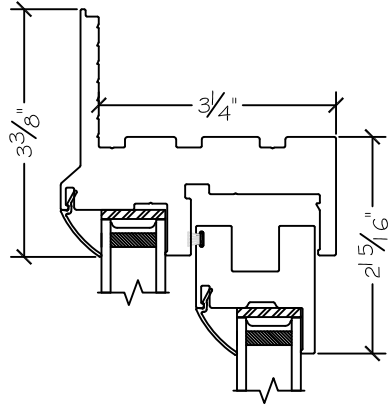

Exterior

Interior

Notice: This document contains information proprietary to and is protected by copyright of Win-Dor Inc. and shall not be copied, disclosed to others, or used for any purpose other than that for which it is given, without the written permission of Win-Dor Inc.

450 Delta Ave
Brea, Ca 92821
(714) 385-1202

Project:	File name: I 550 Section View XO over PW - Stucco Fin	Date: 20190730
Notes:	Layout: Vertical Section View	Drawn by: J Johnson