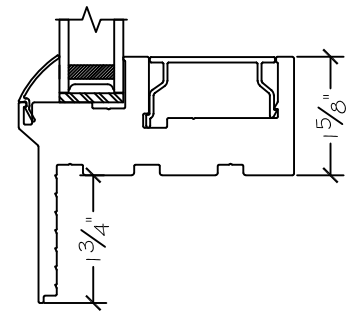

Exterior

Interior

Notice: This document contains information proprietary to and is protected by copyright of Win-Dor Inc. and shall not be copied, disclosed to others, or used for any purpose other than that for which it is given, without the written permission of Win-Dor Inc.

450 Delta Ave
Brea, Ca 92821
(714) 385-1202

Project:	File name: I 550 Section View XO over PW - Stucco Fin	Date: 20190730
Notes:	Layout: Vertical Section View	Drawn by: J Johnson