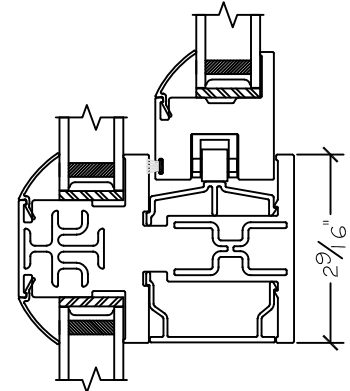

Exterior

Interior

Notice: This document contains information proprietary to and is protected by copyright of Win-Dor Inc. and shall not be copied, disclosed to others, or used for any purpose other than that for which it is given, without the written permission of Win-Dor Inc.

450 Delta Ave
Brea, Ca 92821
(714) 385-1202

Project:	File name: I 550 Section View XO over PW - Stucco Fin	Date: 20190730
Notes:	Layout: Vertical Section View	Drawn by: J Johnson