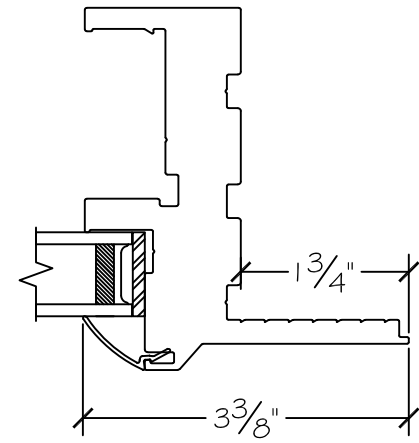

Notice: This document contains information proprietary to and is protected by copyright of Win-Dor Inc. and shall not be copied, disclosed to others, or used for any purpose other than that for which it is given, without the written permission of Win-Dor Inc.

WINDOR
www.windorsystems.com

450 Delta Ave
Brea, Ca 92821
(714) 385-1202

Project:

File name: I 550 Section View XO over PW - Stucco Fin

Date: 20190730

Notes:

Layout: XO Horizontal View

Drawn by: J Johnson