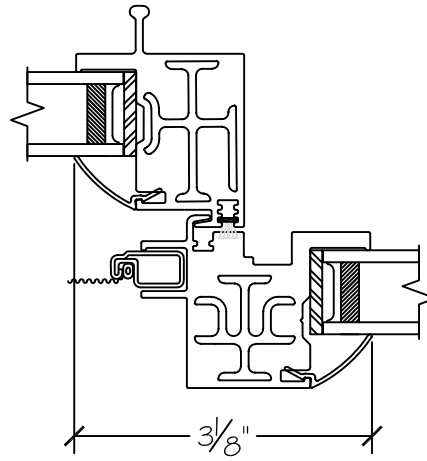

Interior

Exterior