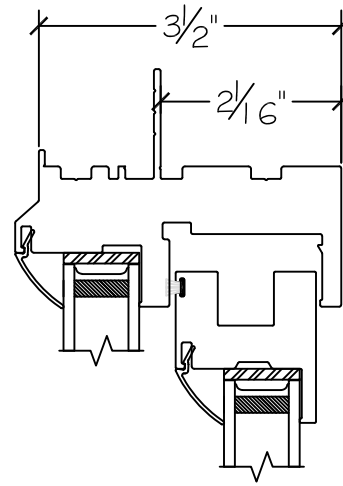

**WINDOR**  
www.windorsystems.com

450 Delta Ave  
Brea, Ca 92821  
(714) 385-1202

Project:

File name: 1550 Section View - XOX - 1.375 inch Nail-fin

Date: 20190730

Notes:

Layout: Horizontal Section View

Drawn by: J Johnson

**WINDOR**  
www.windorsystems.com

450 Delta Ave  
Brea, Ca 92821  
(714) 385-1202

Project:

File name: I 550 Section View - XOX - 1.375 inch Nail-fin

Date: 20190730

Notes:

Layout: Vertical Section View

Drawn by: J Johnson