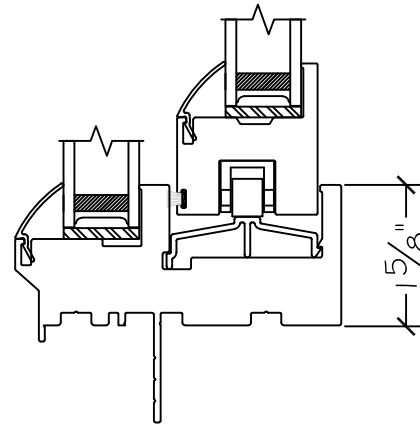

Notice: This document contains information proprietary to and is protected by copyright of Win-Dor Inc. and shall not be copied, disclosed to others, or used for any purpose other than that for which it is given, without the written permission of Win-Dor Inc.

WINDOR
www.windorsystems.com

450 Delta Ave
Brea, Ca 92821
(714) 385-1202

Project:

File name: I 550 Section View - XOX - 1.375 inch Nail-fin

Date: 20190730

Notes:

Layout: Vertical Section View

Drawn by: J Johnson