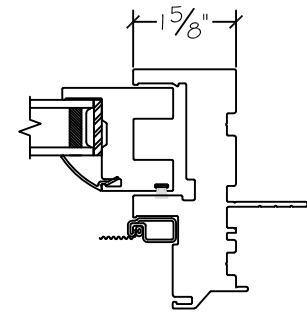

Notice: This document contains information proprietary to and is protected by copyright of Win-Dor Inc. and shall not be copied, disclosed to others, or used for any purpose other than that for which it is given, without the written permission of Win-Dor Inc.

WINDOR
www.windorsystems.com

450 Delta Ave
Brea, Ca 92821
(714) 385-1202

Project:

File name: 1550 Section View - XOX - 1.375 inch Nail-fin

Date: 20190730

Notes:

Layout: Horizontal Section View

Drawn by: J Johnson