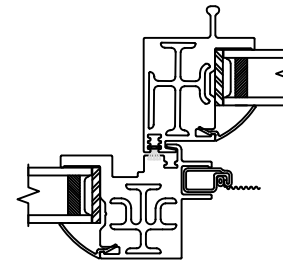

Interior

Exterior

Notice: This document contains information proprietary to and is protected by copyright of Win-Dor Inc. and shall not be copied, disclosed to others, or used for any purpose other than that for which it is given, without the written permission of Win-Dor Inc.

WINDOR
www.windorsystems.com

450 Delta Ave
Brea, Ca 92821
(714) 385-1202

Project:

File name: 1550 Section View - XOX - 1.375 inch Nail-fin

Date: 20190730

Notes:

Layout: Horizontal Section View

Drawn by: J Johnson