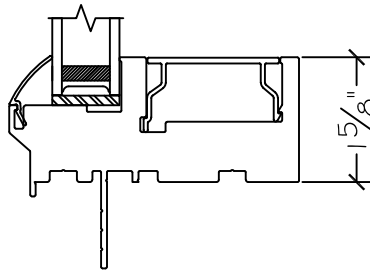

Project:	File name: I 550 Section View - XOX over PW PW PW - 1 inch Nail-fin	Date: 20190730
Notes:	Layout: Horizontal Section View	Drawn by: J Johnson

Exterior

Interior

Notice: This document contains information proprietary to and is protected by copyright of Win-Dor Inc. and shall not be copied, disclosed to others, or used for any purpose other than that for which it is given, without the written permission of Win-Dor Inc.

450 Delta Ave  
Brea, Ca 92821  
(714) 385-1202

Project:

File name: 1550 Section View - XOX over PW PW PW - 1 inch Nail-fin

Date: 20190730

Notes:

Layout: Vertical Section View

Drawn by: J Johnson