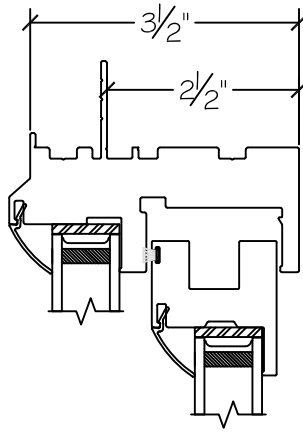

Project:	File name: I 550 Section View - XOX over PW PW PW - 1 inch Nail-fin	Date: 20190730
Notes:	Layout: Horizontal Section View	Drawn by: J Johnson

Exterior

Interior

Notice: This document contains information proprietary to and is protected by copyright of Win-Dor Inc. and shall not be copied, disclosed to others, or used for any purpose other than that for which it is given, without the written permission of Win-Dor Inc.

450 Delta Ave  
Brea, Ca 92821  
(714) 385-1202

Project:

File name: 1550 Section View - XOX over PW PW PW - 1 inch Nail-fin

Date: 20190730

Notes:

Layout: Vertical Section View

Drawn by: J Johnson