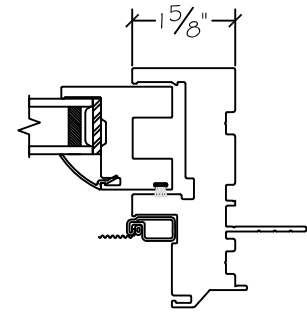

Exterior

450 Delta Ave
Brea, Ca 92821
(714) 385-1202

Notice: This document contains information proprietary to and is protected by copyright of Win-Dor Inc. and shall not be copied, disclosed to others, or used for any purpose other than that for which it is given, without the written permission of Win-Dor Inc.

Project:	File name: I 550 Section View - XOX over PW PW PW - 1 inch Nail-fin	Date: 20190730
Notes:	Layout: Horizontal Section View	Drawn by: J Johnson