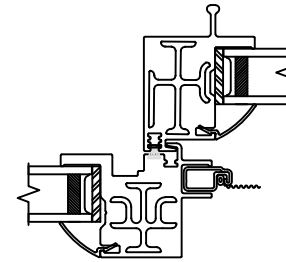

Exterior

450 Delta Ave
Brea, Ca 92821
(714) 385-1202

Notice: This document contains information proprietary to and is protected by copyright of Win-Dor Inc. and shall not be copied, disclosed to others, or used for any purpose other than that for which it is given, without the written permission of Win-Dor Inc.

Project:	File name: I 550 Section View - XOX over PW PW PW - 1 inch Nail-fin	Date: 20190730
Notes:	Layout: Horizontal Section View	Drawn by: J Johnson