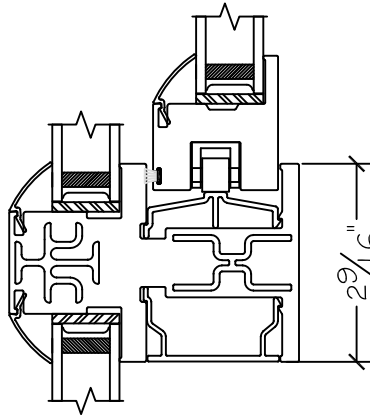

Interior

Exterior

450 Delta Ave  
Brea, Ca 92821  
(714) 385-1202

Notice: This document contains information proprietary to and is protected by copyright of Win-Dor Inc. and shall not be copied, disclosed to others, or used for any purpose other than that for which it is given, without the written permission of Win-Dor Inc.

Project:	File name: I 550 Section View - XOX over PW PW PW - 1 inch Nail-fin	Date: 20190730
Notes:	Layout: Horizontal Section View	Drawn by: J Johnson

Exterior

Interior

Notice: This document contains information proprietary to and is protected by copyright of Win-Dor Inc. and shall not be copied, disclosed to others, or used for any purpose other than that for which it is given, without the written permission of Win-Dor Inc.

450 Delta Ave  
Brea, Ca 92821  
(714) 385-1202

Project:

File name: 1550 Section View - XOX over PW PW PW - 1 inch Nail-fin

Date: 20190730

Notes:

Layout: Vertical Section View

Drawn by: J Johnson