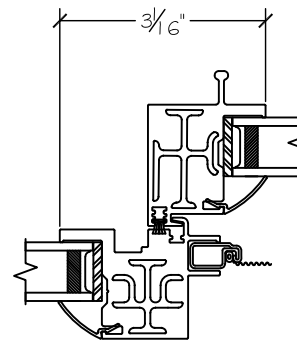

Interior

Exterior

Notice: This document contains information proprietary to and is protected by copyright of Win-Dor Inc. and shall not be copied, disclosed to others, or used for any purpose other than that for which it is given, without the written permission of Win-Dor Inc.

WINDOR
www.windorsystems.com

450 Delta Ave
Brea, Ca 92821
(714) 385-1202

Project:

File name: I 550 Section View XOX - Retro Fin

Date: 20220830

Notes:

Layout: Horizontal Section View

Drawn by: J Johnson