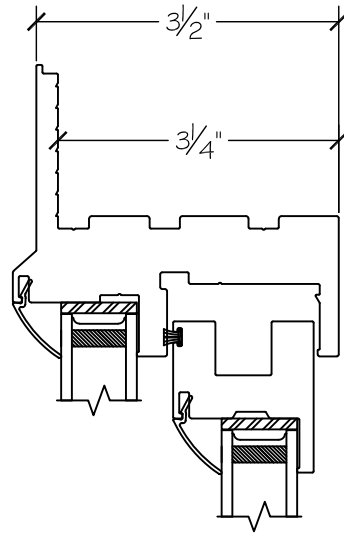

WINDOR
www.windorsystems.com

450 Delta Ave
Brea, Ca 92821
(714) 385-1202

Project:

File name: I 550 Section View XOX - Retro Fin

Date: 20220830

Notes:

Layout: Horizontal Section View

Drawn by: J Johnson

450 Delta Ave
Brea, Ca 92821
(714) 385-1202

Project:	File name: I 550 Section View XOX - Retro Fin	Date: 20220830
Notes:	Layout: Vertical Section View	Drawn by: J Johnson