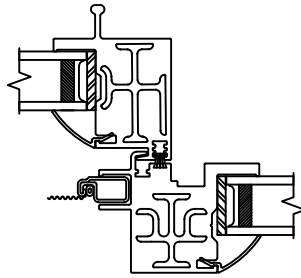

Interior

Exterior

Notice: This document contains information proprietary to and is protected by copyright of Win-Dor Inc. and shall not be copied, disclosed to others, or used for any purpose other than that for which it is given, without the written permission of Win-Dor Inc.

WINDOR
www.windorsystems.com

450 Delta Ave
Brea, Ca 92821
(714) 385-1202

Project:

File name: I 550 Section View XOX - Retro Fin

Date: 20220830

Notes:

Layout: Horizontal Section View

Drawn by: J Johnson