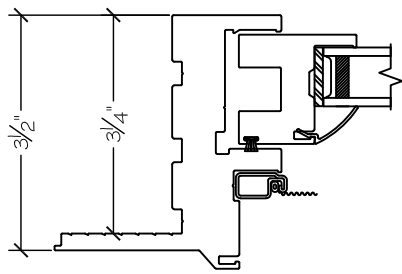

Interior

Exterior

Notice: This document contains information proprietary to and is protected by copyright of Win-Dor Inc. and shall not be copied, disclosed to others, or used for any purpose other than that for which it is given, without the written permission of Win-Dor Inc.

WINDOR
www.windorsystems.com

450 Delta Ave
Brea, Ca 92821
(714) 385-1202

Project:

File name: I 550 Section View XOX - Retro Fin

Date: 20220830

Notes:

Layout: Horizontal Section View

Drawn by: J Johnson