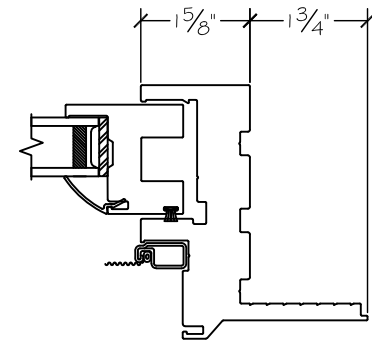

Interior

Exterior

Notice: This document contains information proprietary to and is protected by copyright of Win-Dor Inc. and shall not be copied, disclosed to others, or used for any purpose other than that for which it is given, without the written permission of Win-Dor Inc.

WINDOR
www.windorsystems.com

450 Delta Ave
Brea, Ca 92821
(714) 385-1202

Project:

File name: I 550 Section View XOX - Retro Fin

Date: 20220830

Notes:

Layout: Horizontal Section View

Drawn by: J Johnson