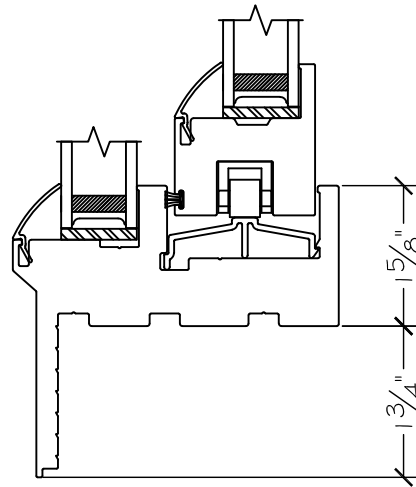

Notice: This document contains information proprietary to and is protected by copyright of Win-Dor Inc. and shall not be copied, disclosed to others, or used for any purpose other than that for which it is given, without the written permission of Win-Dor Inc.

450 Delta Ave
Brea, Ca 92821
(714) 385-1202

Project:	File name: I 550 Section View XOX - Retro Fin	Date: 20220830
Notes:	Layout: Vertical Section View	Drawn by: J Johnson