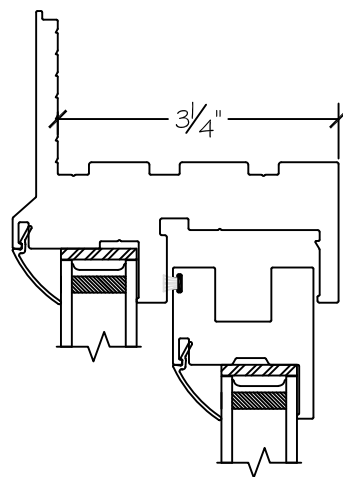

Interior

Exterior

Project:	File name: I 550 Section View XOX - Stucco Fin	Date: 20190806
Notes:	Layout: Horizontal Section View	Drawn by: J Johnson

Exterior

Interior

450 Delta Ave
Brea, Ca 92821
(714) 385-1202

Project:

File name: I 550 Section View XOX - Stucco Fin

Date: 20190730

Notes:

Layout: Vertical Section View

Drawn by: J Johnson