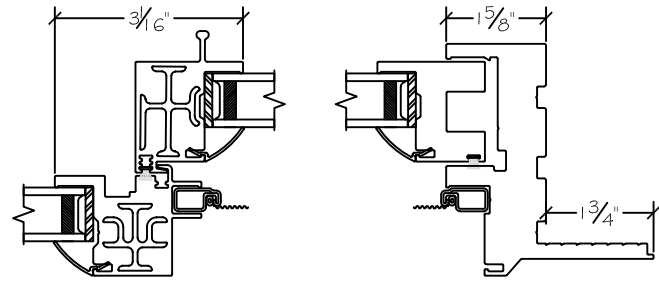

Interior

Exterior

Project:	File name: I 550 Section View XOX - Stucco Fin	Date: 20190806
Notes:	Layout: Horizontal Section View	Drawn by: J Johnson

Exterior

Interior

450 Delta Ave
Brea, Ca 92821
(714) 385-1202

Project:

File name: I 550 Section View XOX - Stucco Fin

Date: 20190730

Notes:

Layout: Vertical Section View

Drawn by: J Johnson