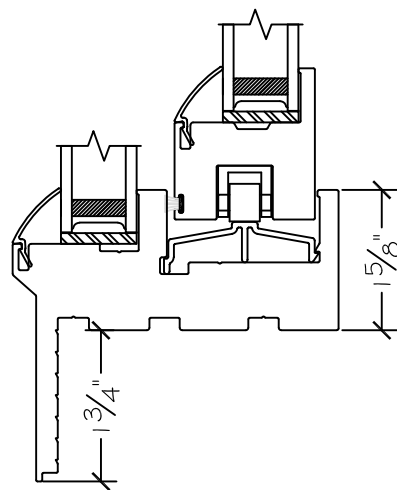

Interior

Exterior

Project:	File name: I 550 Section View XOX - Stucco Fin	Date: 20190806
Notes:	Layout: Horizontal Section View	Drawn by: J Johnson

Exterior

Interior

450 Delta Ave
Brea, Ca 92821
(714) 385-1202

Project:

File name: I 550 Section View XOX - Stucco Fin

Date: 20190730

Notes:

Layout: Vertical Section View

Drawn by: J Johnson